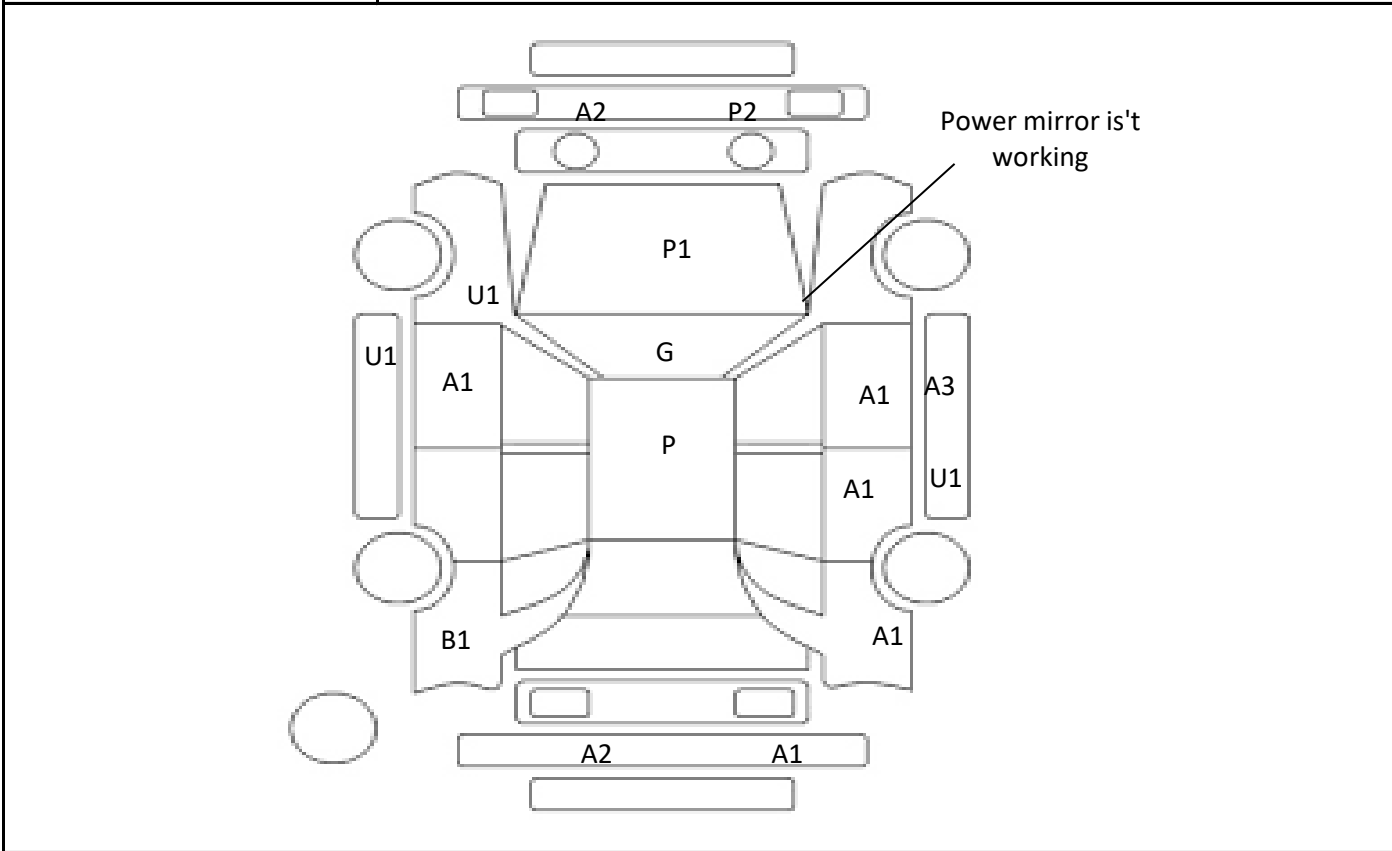

| | |
|------------|----------------|
| Car Number | Chassis Number |
| F24-I96 | NHW20-0085319 |

(Remark)
Right side power mirror isn't working

A(Scratch) U(Dent) S(Rust) W(Uneven paint) X(Crack) C(Corrode) P(Paint Faded)
 XX(Replacement) X(Replacement requires) G(Stone chip in the glass) Scale: 1 < 2 < 3 < 4