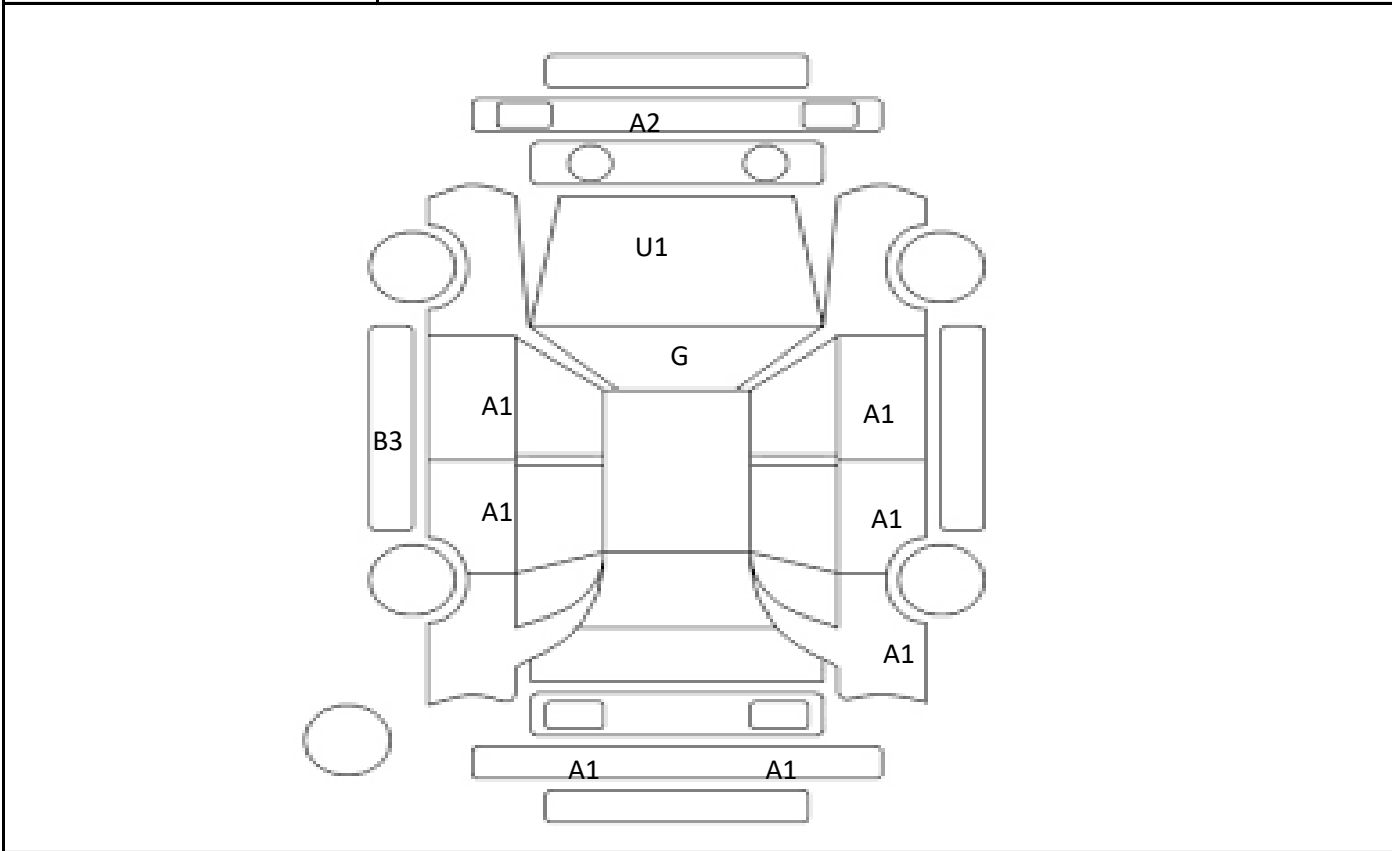

DATE
2024/9/13

Car Number	Chassis Number
F24-H35	ZVW30-0328154

(Remark)

A(Scratch) U(Dent) S(Rust) W(Uneven paint) X(Crack) C(Corrode) P(Paint Faded)
 XX(Replacement) X(Replacement requires) G(Stone chip in the glass) Scale: 1 < 2 < 3 < 4