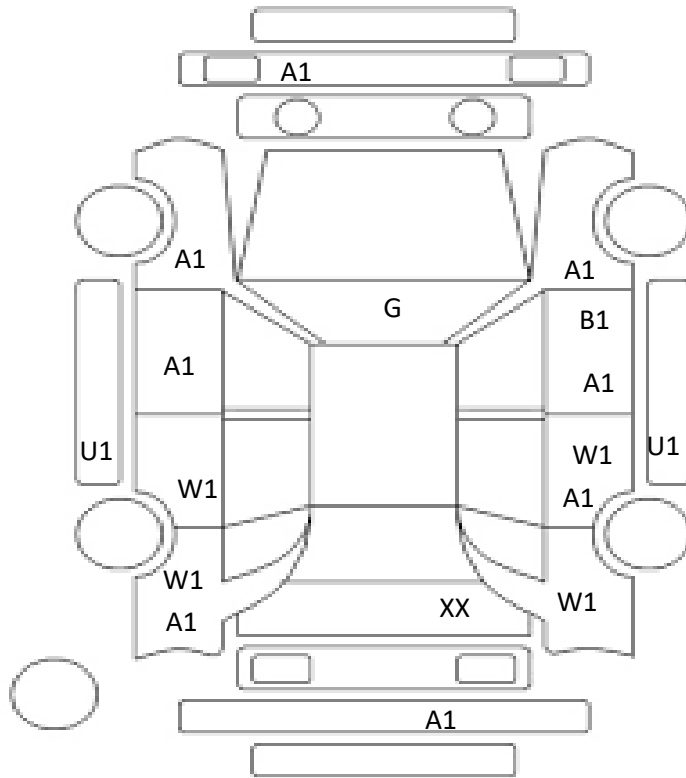

DATE
2024/8/24

Car Number	Chassis Number
F24-G85	AYH30-0015921

(Remark)

A(Scratch) U(Dent) S(Rust) W(Uneven paint) X(Crack) C(Corrode) P(Paint Faded)
 XX(Replacement) X(Replacement requires) G(Stone chip in the glass) Scale: 1 < 2 < 3 < 4