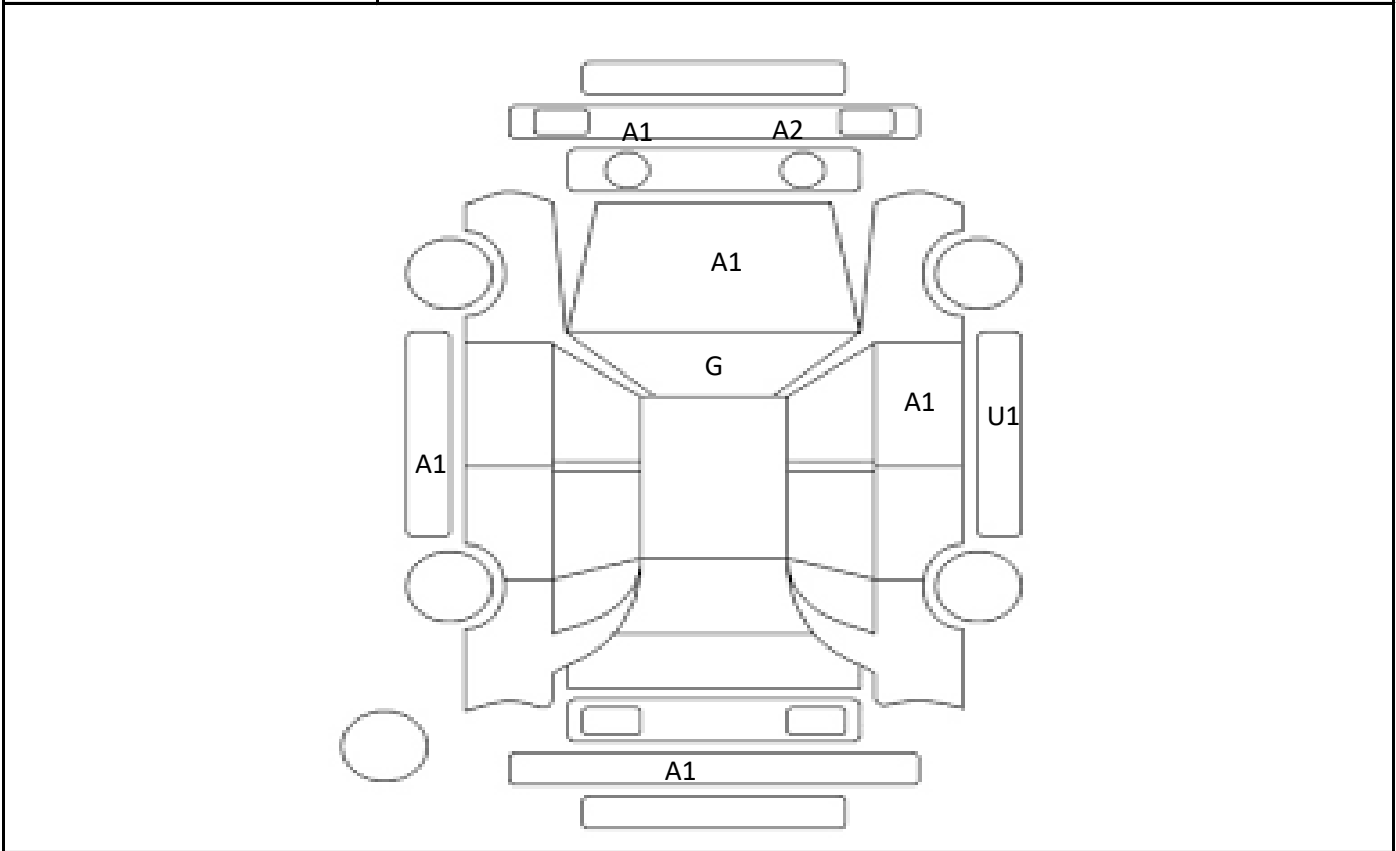

DATE
2024/7/6

Car Number	Chassis Number
F24-F81	GRX130-6002843

(Remark)

A(Scratch) U(Dent) S(Rust) W(Uneven paint) X(Crack) C(Corrode) P(Paint Faded)
 XX(Replacement) X(Replacement requires) G(Stone chip in the glass) Scale: 1 < 2 < 3 < 4