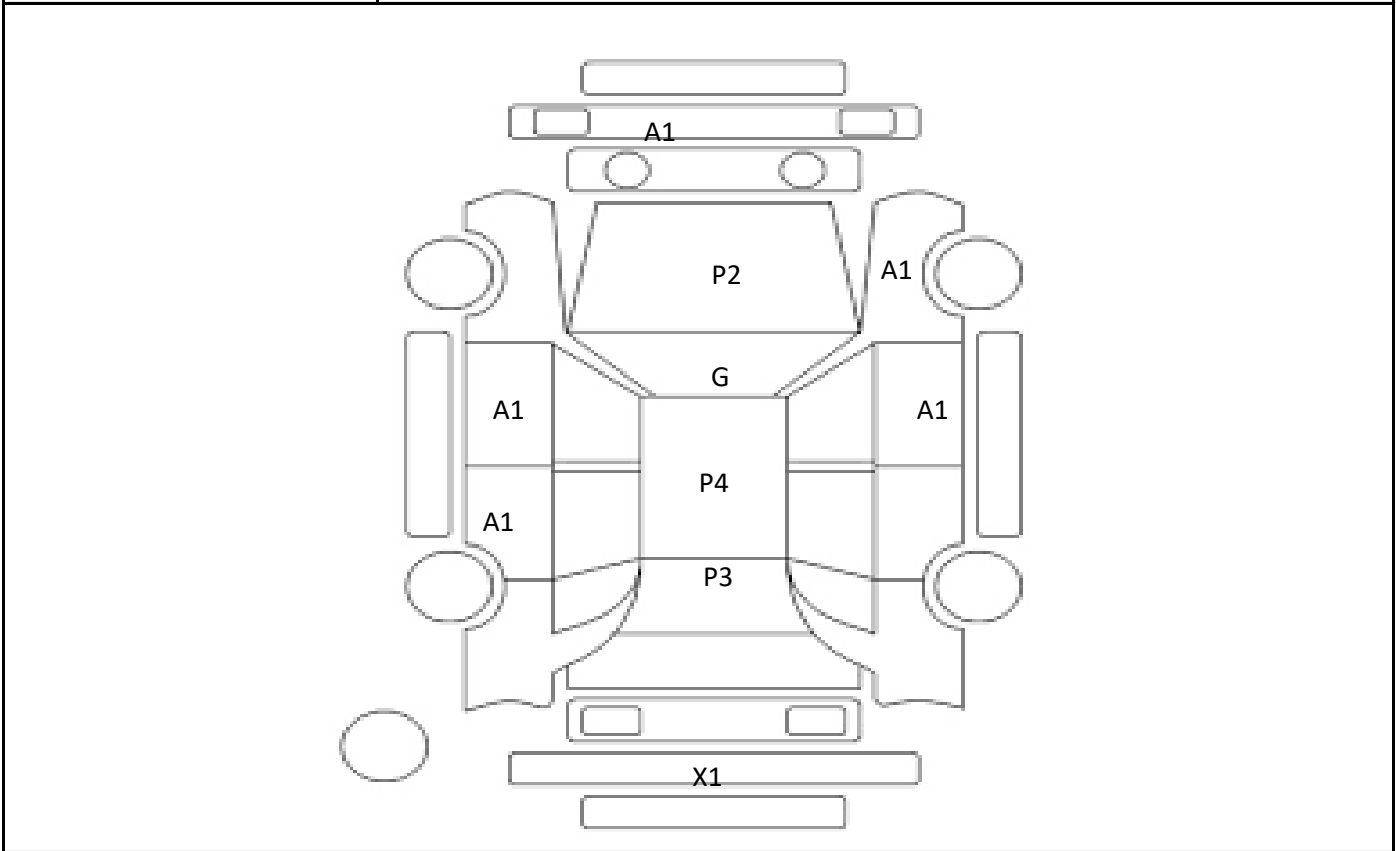

DATE
2024/7/5

Car Number	Chassis Number
F24-F40	NZE151-4006072

(Remark)

A(Scratch) U(Dent) S(Rust) W(Uneven paint) X(Crack) C(Corrode) P(Paint Faded)
 XX(Replacement) X(Replacement requires) G(Stone chip in the glass) Scale: 1 < 2 < 3 < 4