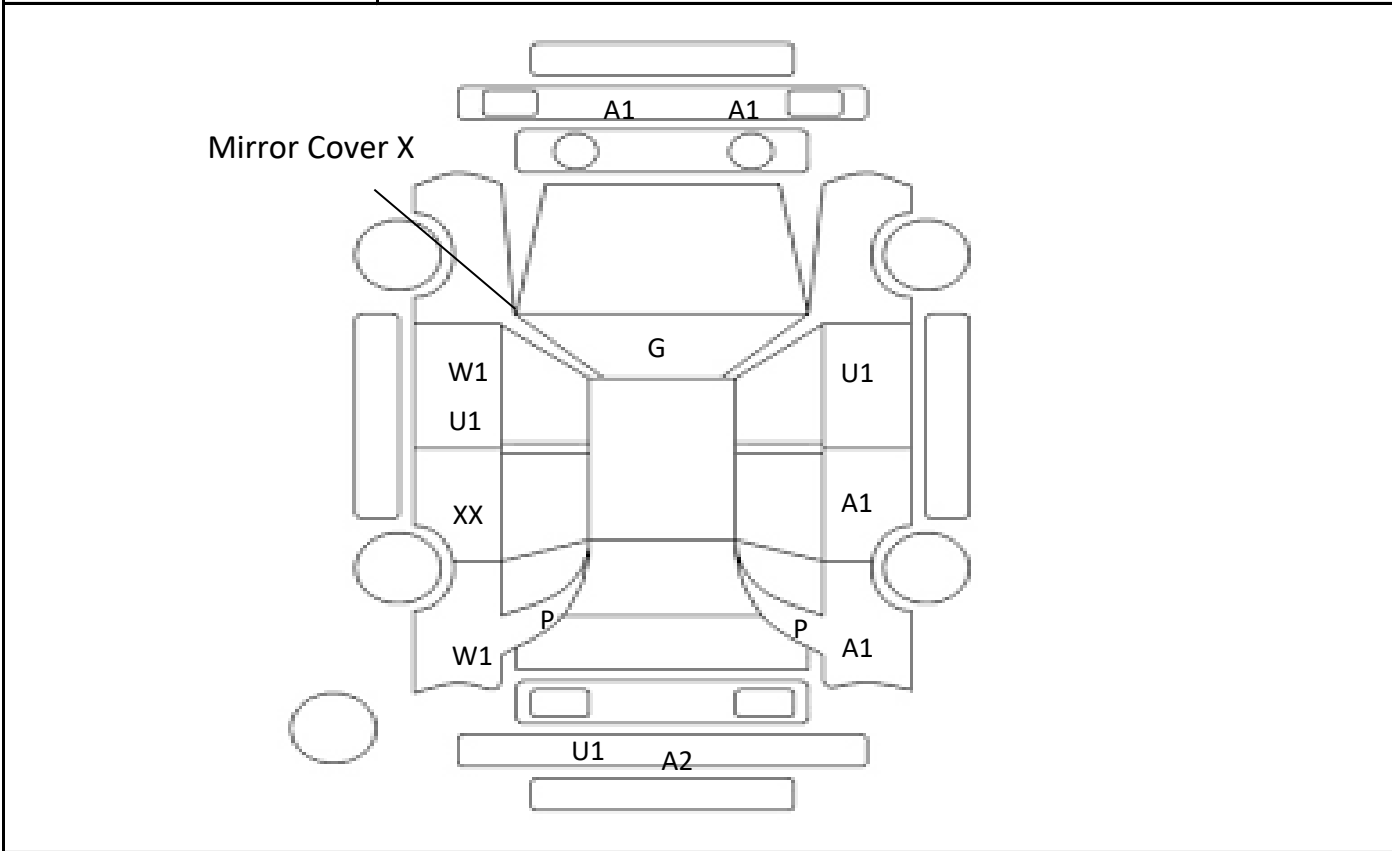

Car Number	Chassis Number
F23-I73	ZVW50-6019391

(Remark)

A(Scratch)    U(Dent)    S(Rust)    W(Uneven paint)    X(Crack)    C(Corrode)    P(Paint Faded)

XX(Replacement)    X(Replacement requires)    G(Stone chip in the glass)    Scale: 1 < 2 < 3 < 4