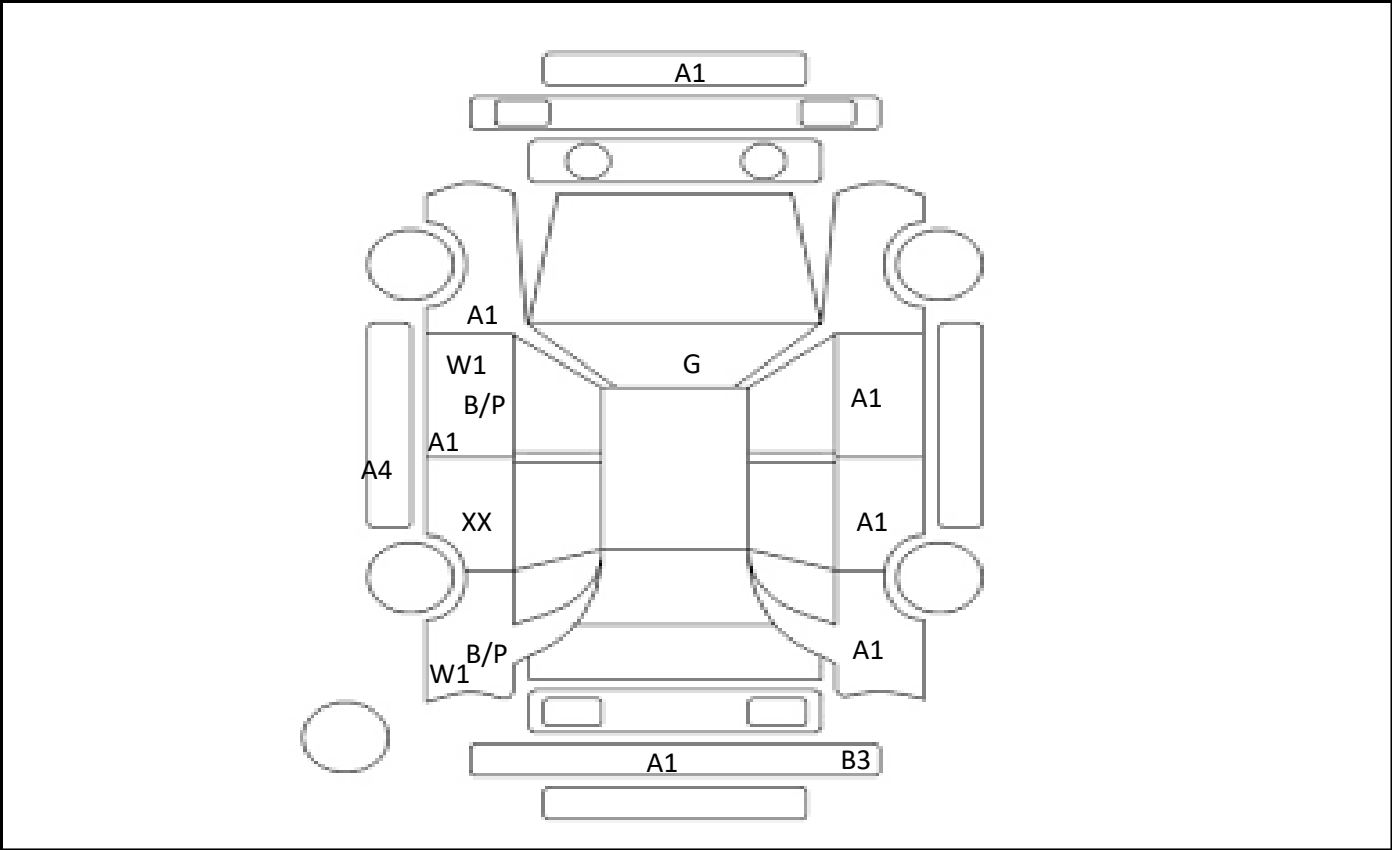

DATE
2024/8/6

Car Number	Chassis Number
F23-G98	ZRR80-0014244

(Remark)

A(Scratch)    U(Dent)    S(Rust)    W(Uneven paint)    X(Crack)    C(Corrode)    P(Paint Faded)  
 XX(Replacement)    X(Replacement requires)    G(Stone chip in the glass)    Scale: 1 < 2 < 3 < 4