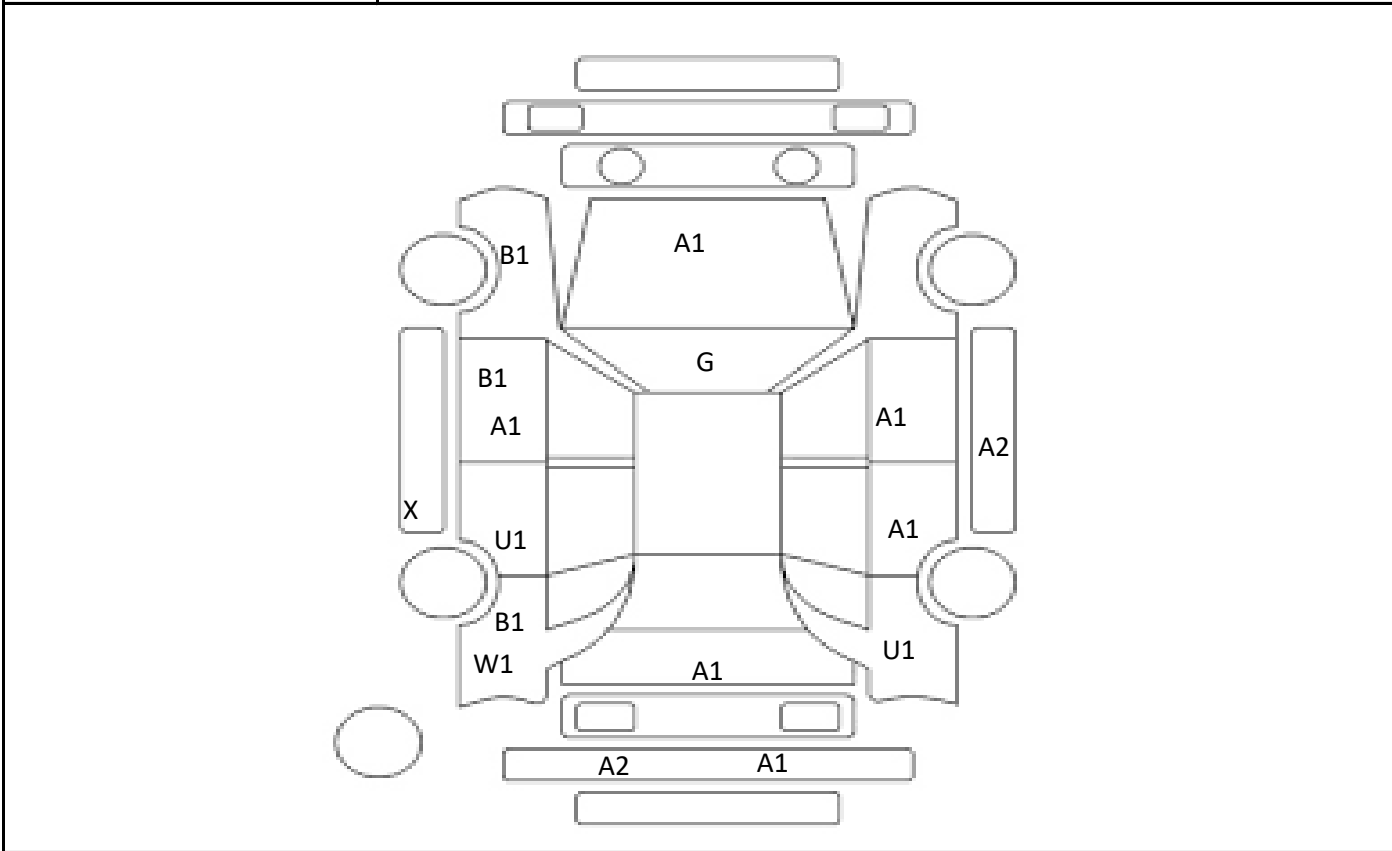

Car Number	Chassis Number
F22-L21	ZVW41-3334277

(Remark)

A(Scratch) U(Dent) S(Rust) W(Uneven paint) X(Crack) C(Corrode) P(Paint Faded)
 XX(Replacement) X(Replacement requires) G(Stone chip in the glass) Scale: 1 < 2 < 3 < 4