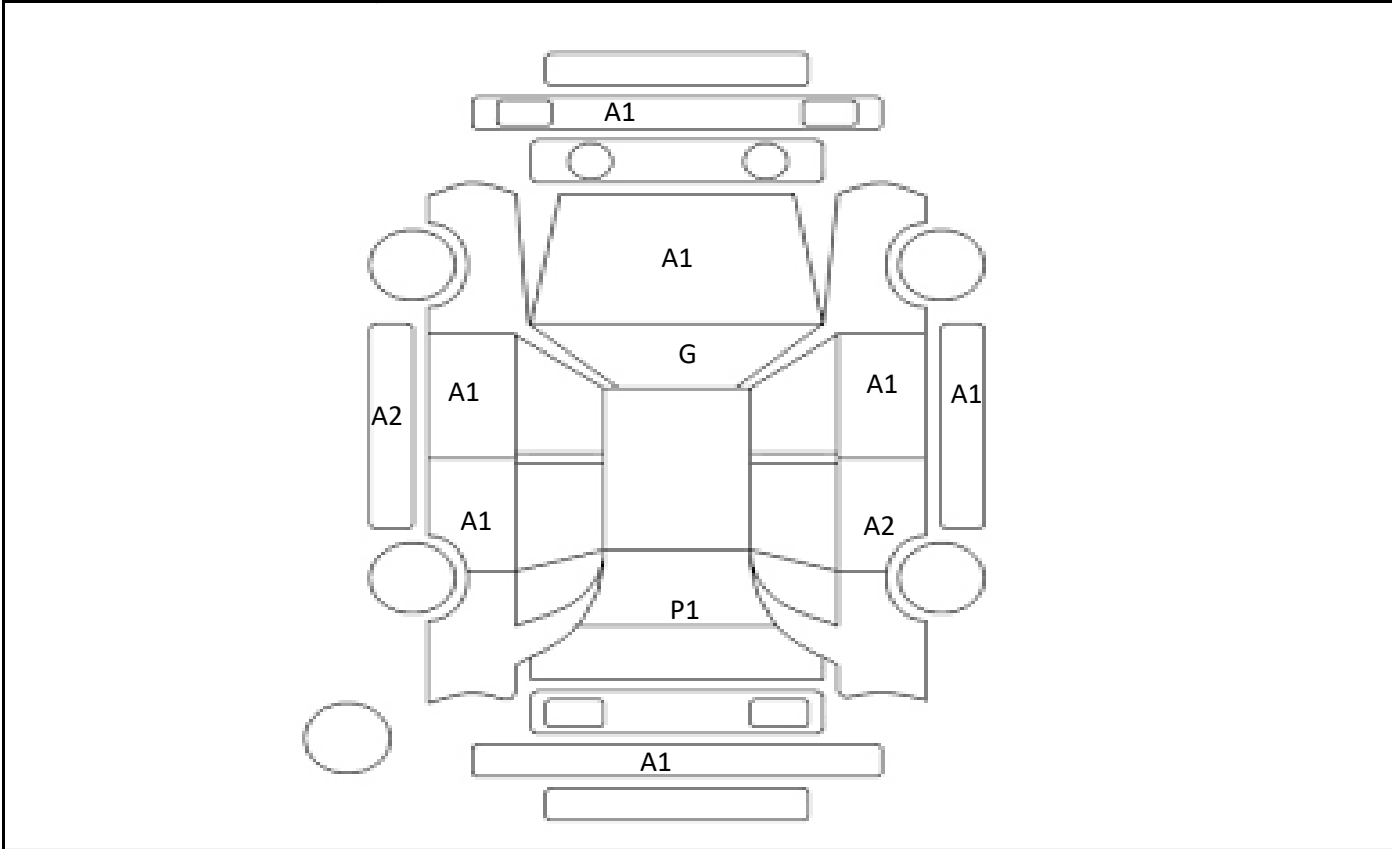

|            |                |
|------------|----------------|
| Car Number | Chassis Number |
| F22-H79    | ZVW50-6051079  |

(Remark)  
ITS©

A(Scratch)    U(Dent)    S(Rust)    W(Uneven paint)    X(Crack)    C(Corrode)    P(Paint Faded)  
 XX(Replacement)    X(Replacement requires)    G(Stone chip in the glass)    Scale: 1 < 2 < 3 < 4