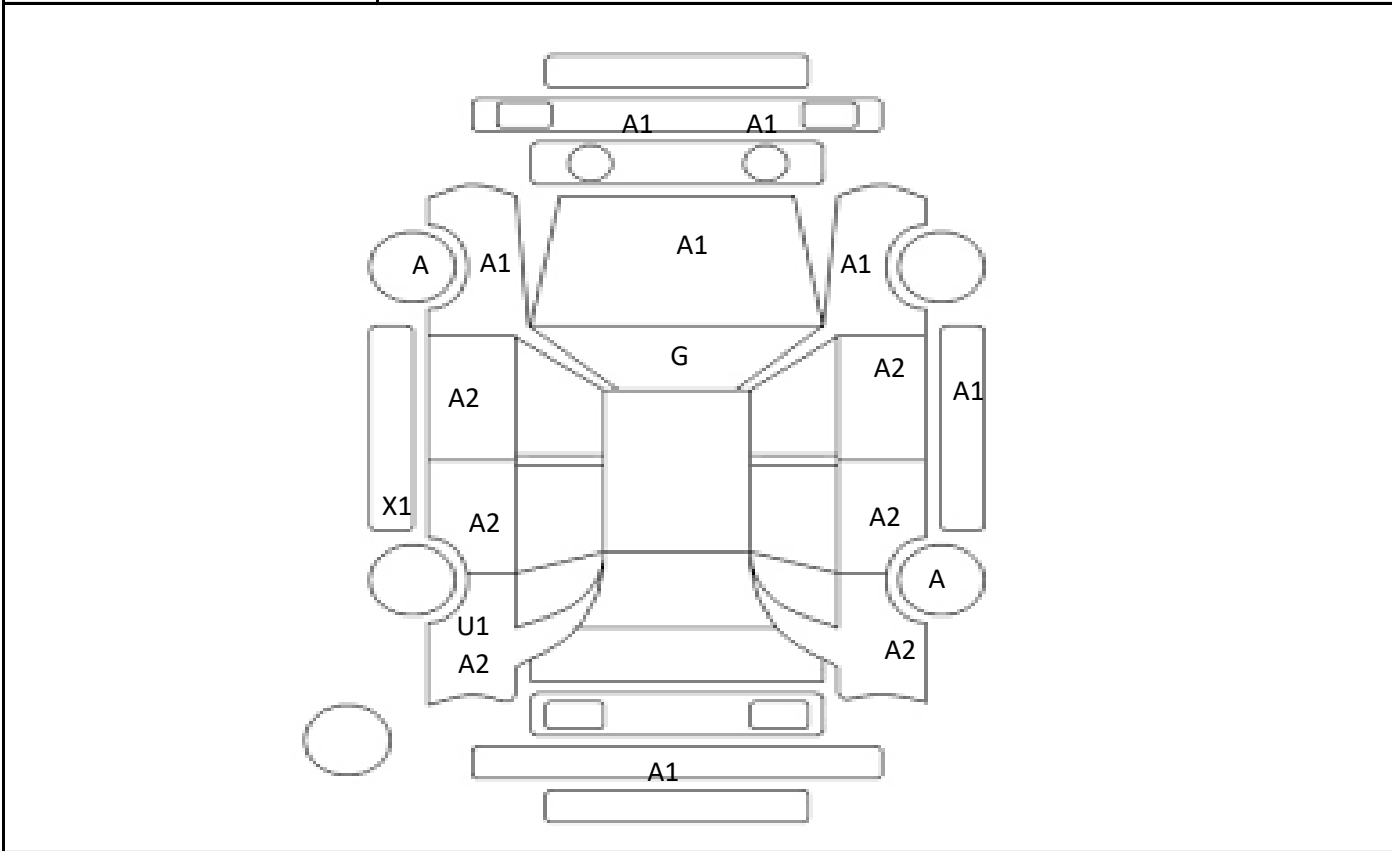

DATE
2024/9/20

Car Number	Chassis Number
F22-H34	ZVW41-3051054

(Remark)

A(Scratch) U(Dent) S(Rust) W(Uneven paint) X(Crack) C(Corrode) P(Paint Faded)
 XX(Replacement) X(Replacement requires) G(Stone chip in the glass) Scale: 1 < 2 < 3 < 4