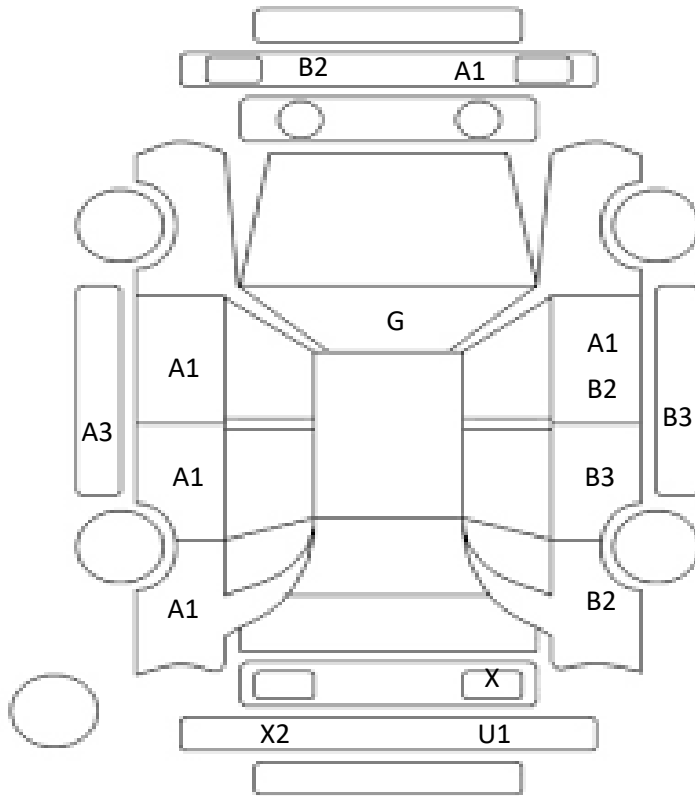

DATE
2024/8/3

Car Number	Chassis Number
F22-G56	ZVW30-5720756

(Remark)

A(Scratch)    U(Dent)    S(Rust)    W(Uneven paint)    X(Crack)    C(Corrode)    P(Paint Faded)

XX(Replacement)    X(Replacement requires)    G(Stone chip in the glass)    Scale: 1 < 2 < 3 < 4