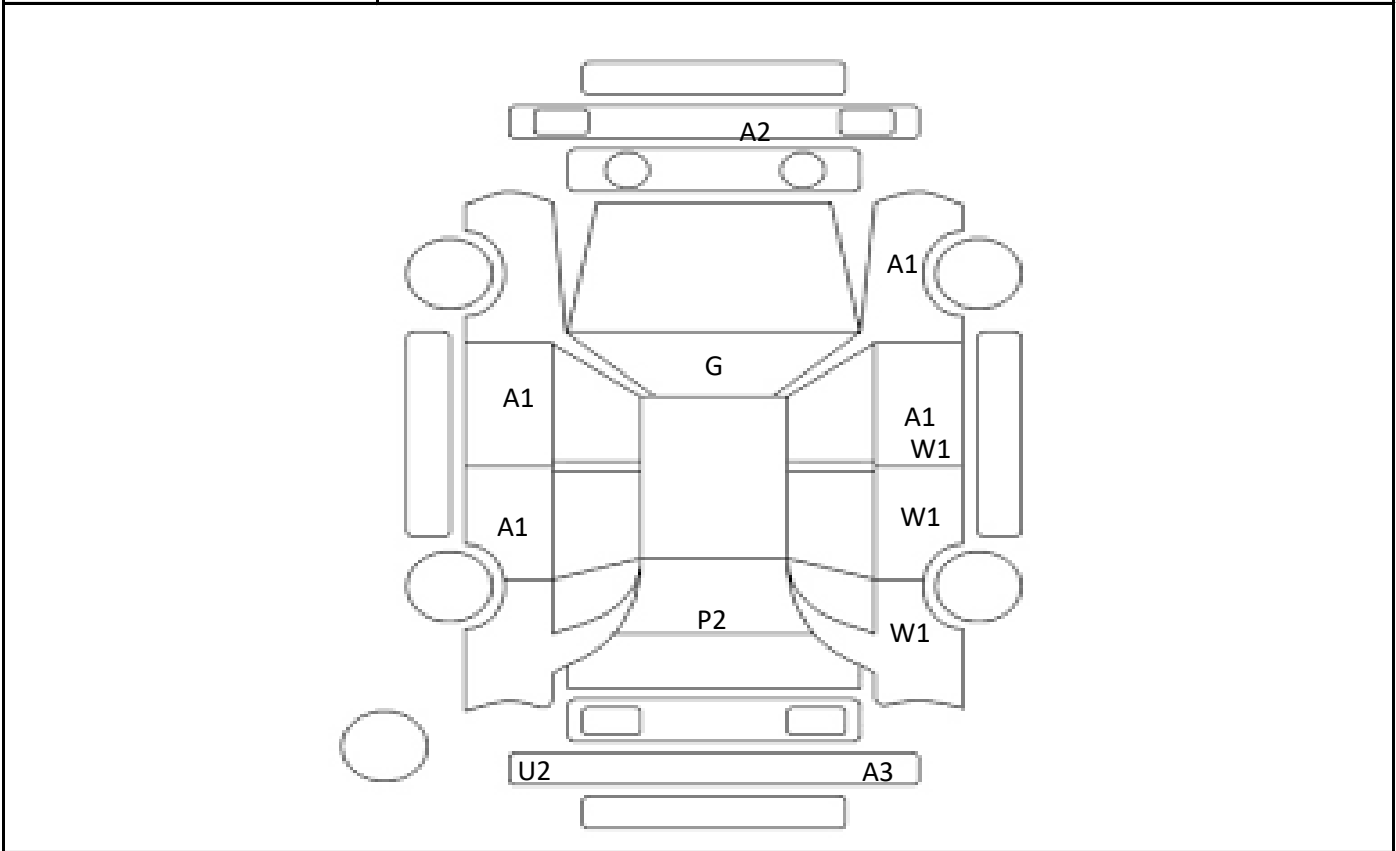

DATE
2024/7/5

Car Number	Chassis Number
F22-F82	ZVW41-3051393

(Remark)

A(Scratch) U(Dent) S(Rust) W(Uneven paint) X(Crack) C(Corrode) P(Paint Faded)

XX(Replacement) X(Replacement requires) G(Stone chip in the glass) Scale: 1 < 2 < 3 < 4