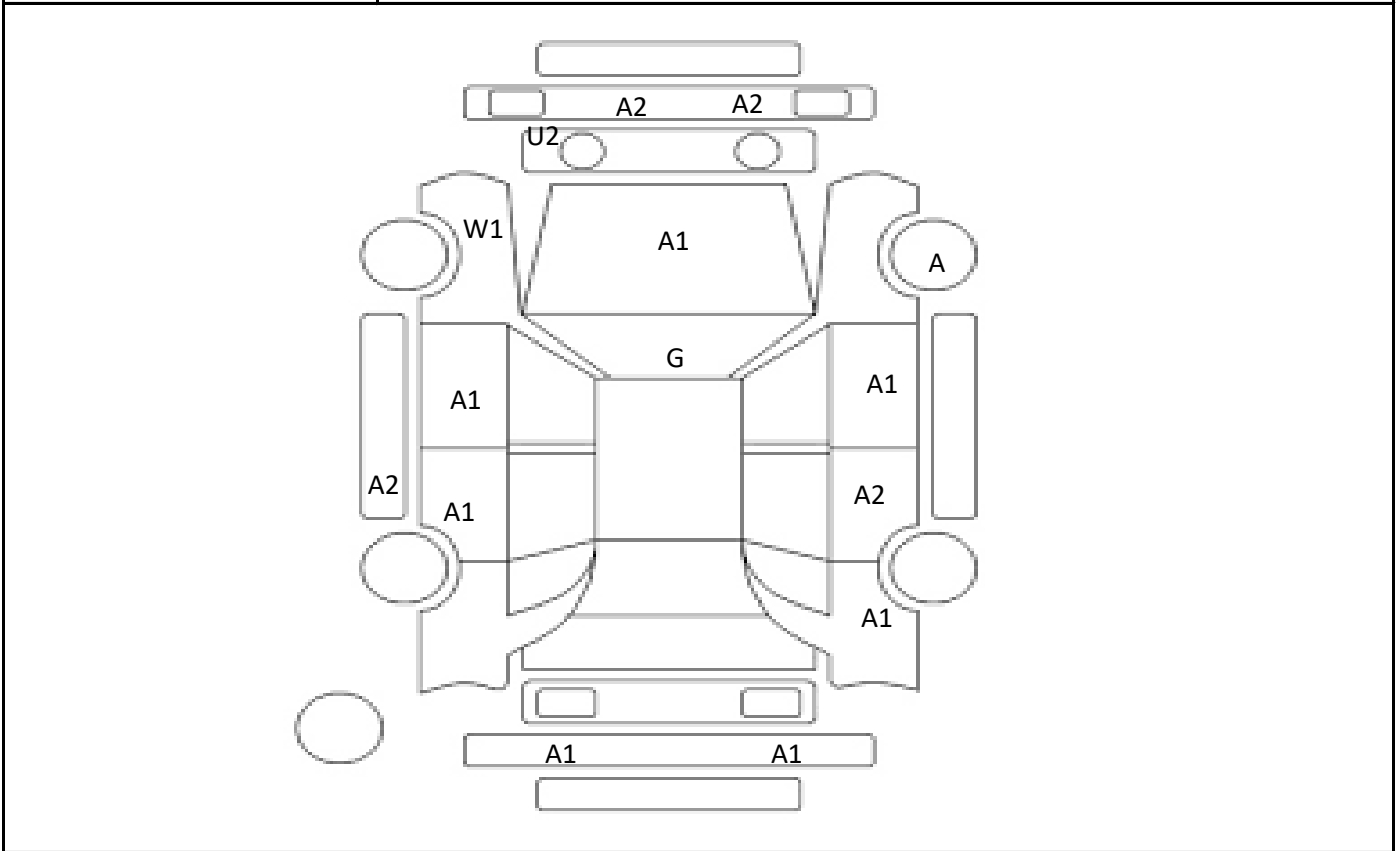

DATE
2024/11/1

Car Number	Chassis Number
F21-J08	ZVW41-0084025

(Remark)

A(Scratch) U(Dent) S(Rust) W(Uneven paint) X(Crack) C(Corrode) P(Paint Faded)
 XX(Replacement) X(Replacement requires) G(Stone chip in the glass) Scale: 1 < 2 < 3 < 4