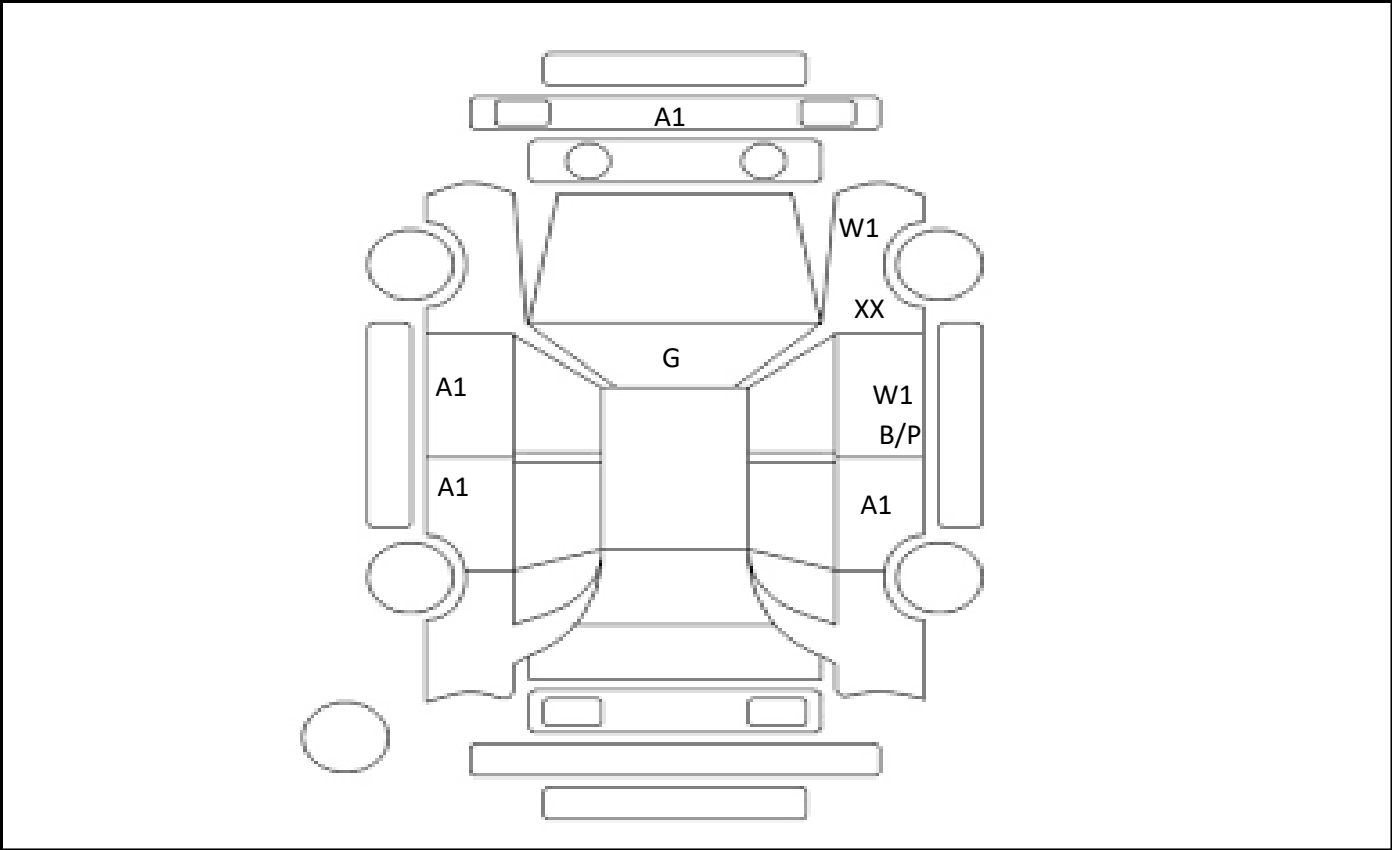

DATE
2024/9/14

Car Number	Chassis Number
F21-H97	GRS182-1046492

(Remark)
Crack on the dashboard

A(Scratch) U(Dent) S(Rust) W(Uneven paint) X(Crack) C(Corrode) P(Paint Faded)
 XX(Replacement) X(Replacement requires) G(Stone chip in the glass) Scale: 1 < 2 < 3 < 4