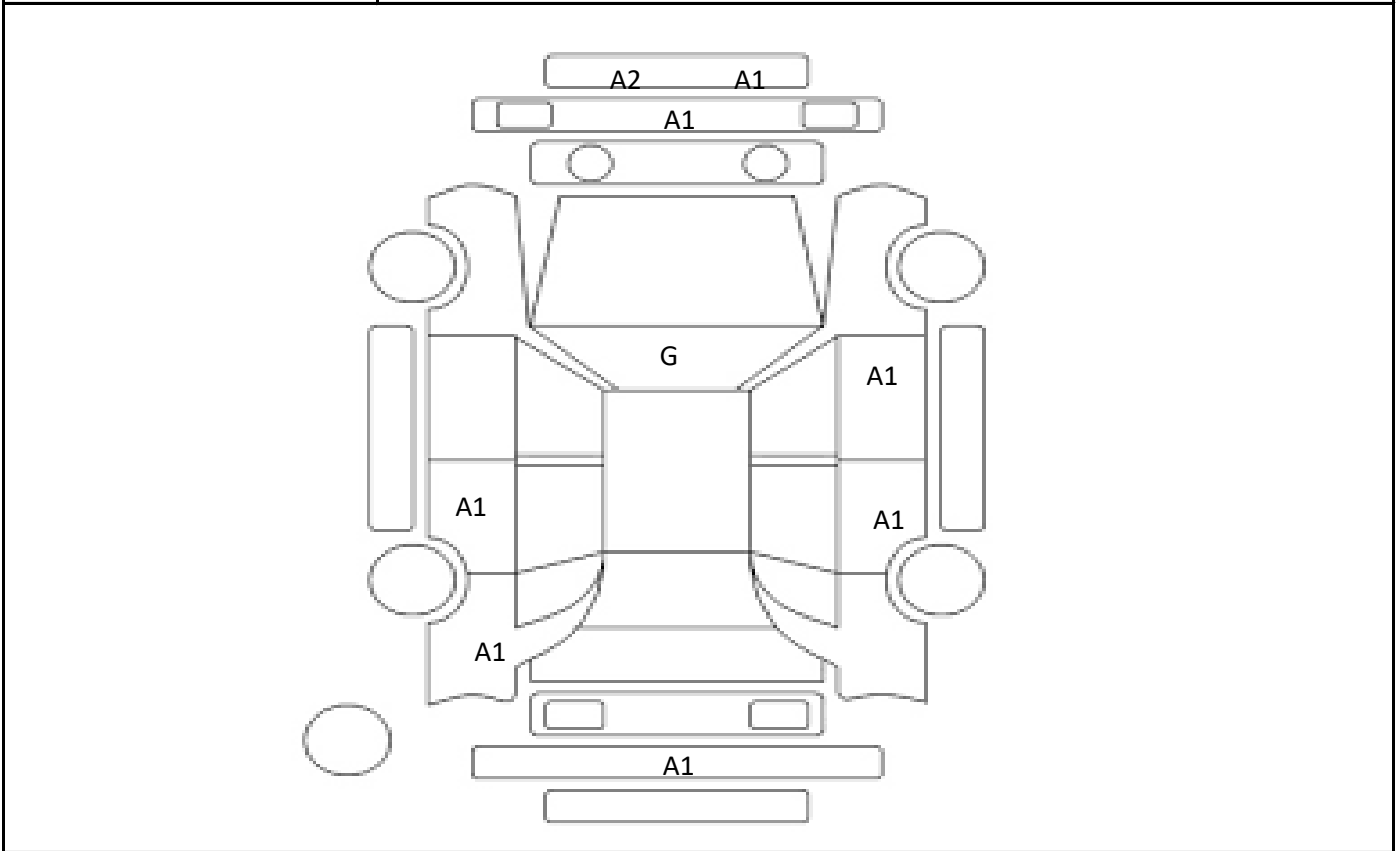

Car Number	Chassis Number
F21-H38	ZVW51-6060351

(Remark)

A(Scratch) U(Dent) S(Rust) W(Uneven paint) X(Crack) C(Corrode) P(Paint Faded)
 XX(Replacement) X(Replacement requires) G(Stone chip in the glass) Scale: 1 < 2 < 3 < 4