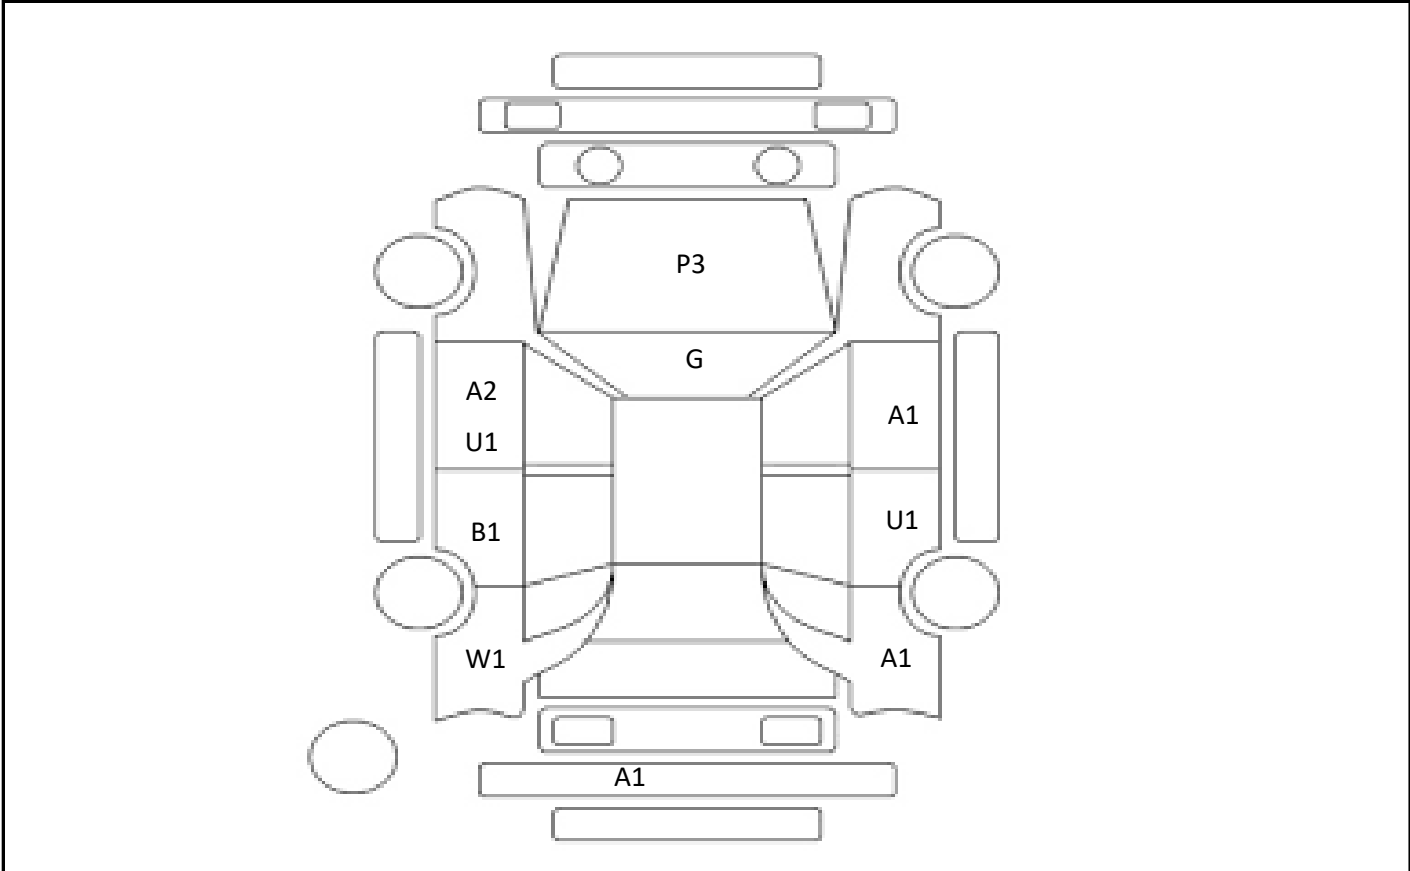

DATE
2024/8/3

Car Number	Chassis Number
F21-G72	ACU30-0103229

(Remark)

A(Scratch) U(Dent) S(Rust) W(Uneven paint) X(Crack) C(Corrode) P(Paint Faded)
 XX(Replacement) X(Replacement requires) G(Stone chip in the glass) Scale: 1 < 2 < 3 < 4