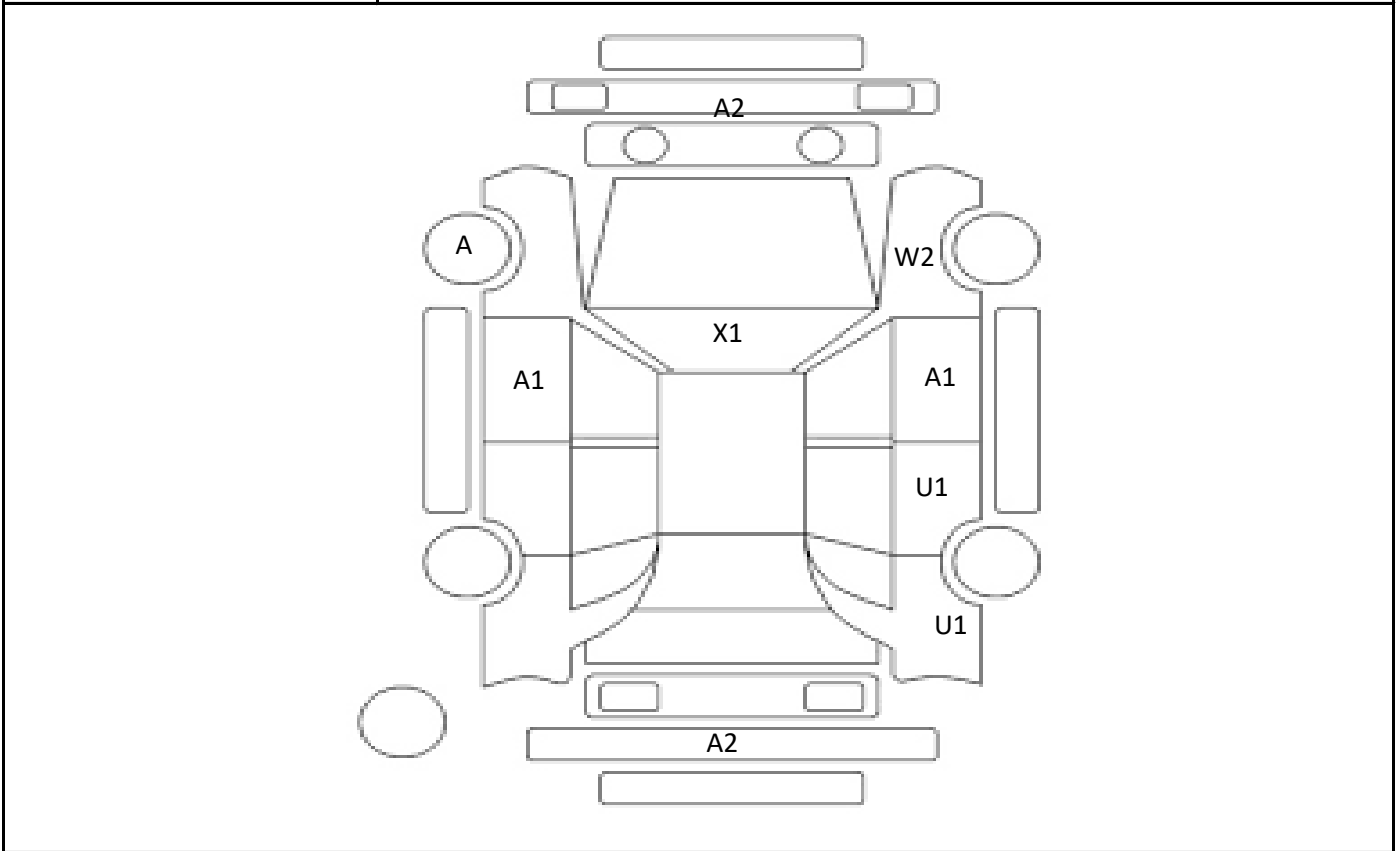

Car Number	Chassis Number
F21-D98	ATH20-8032891

(Remark)

A(Scratch)    U(Dent)    S(Rust)    W(Uneven paint)    X(Crack)    C(Corrode)    P(Paint Faded)  
 XX(Replacement)    X(Replacement requires)    G(Stone chip in the glass)    Scale: 1 < 2 < 3 < 4