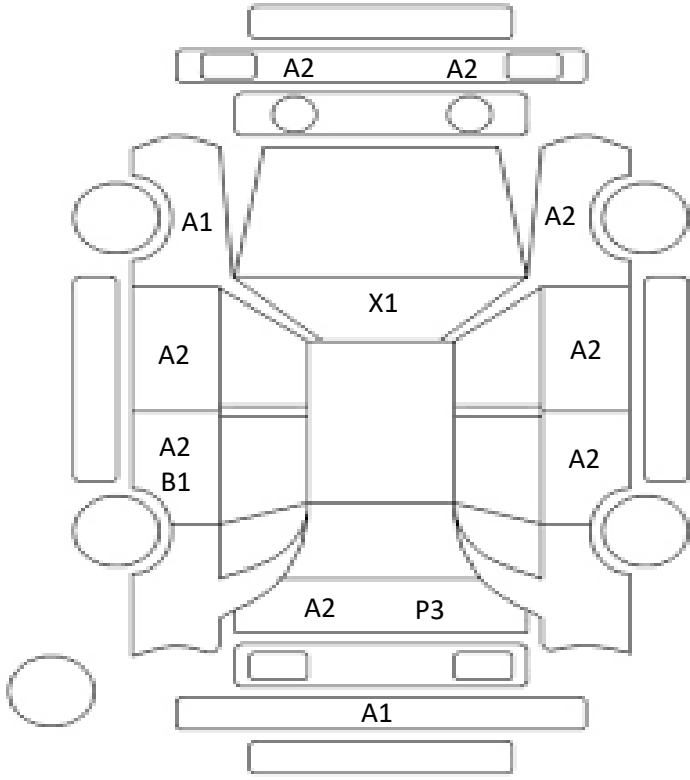

| | |
|------------|----------------|
| Car Number | Chassis Number |
| F20-K47 | ZRR70-0294933 |

(Remark)
Left side power mirror isn't working