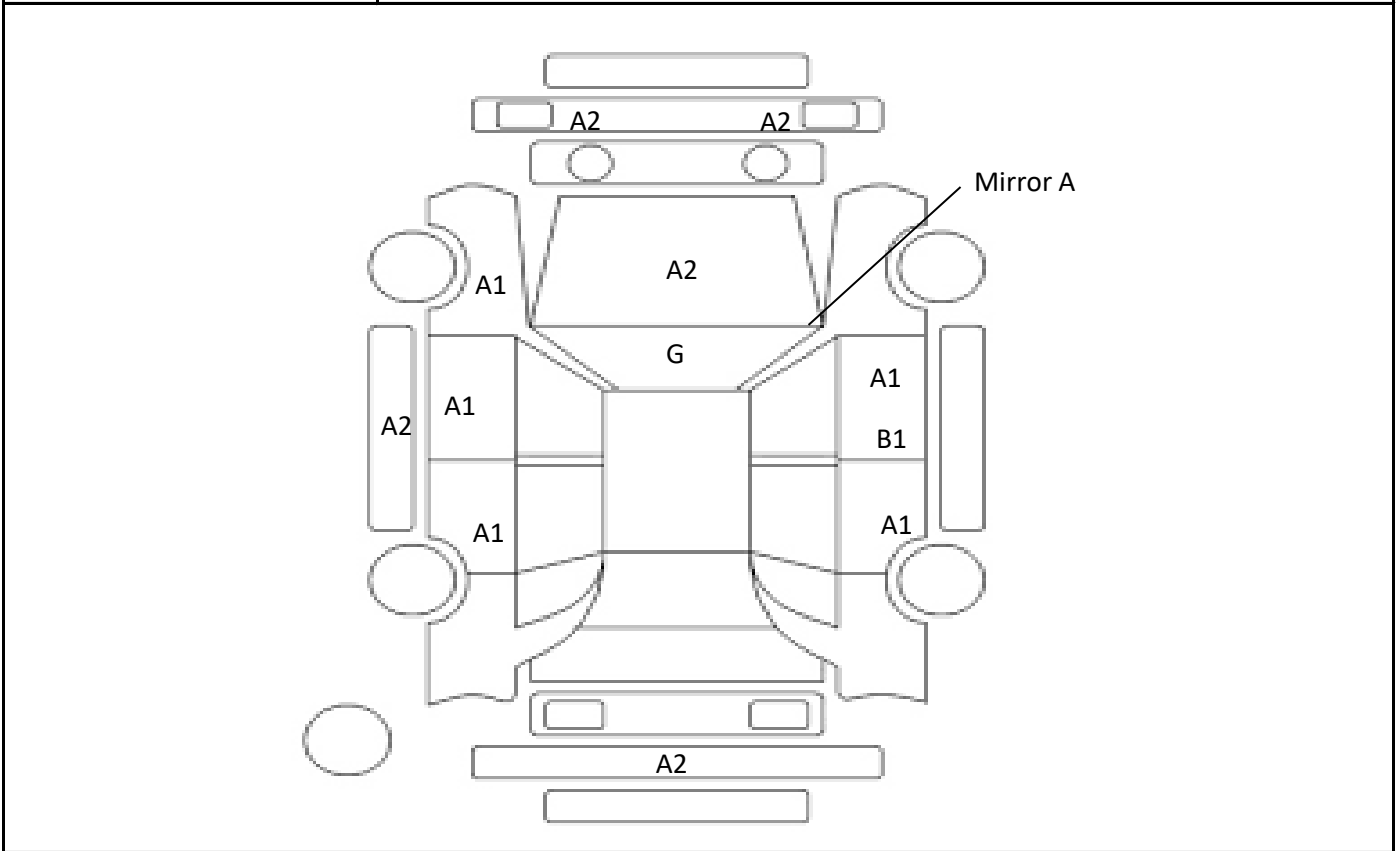

Car Number	Chassis Number
F20-H78	ZVW41-0083663

(Remark)  
Smoking smell and cigarette marks on the ceiling and the sheet

A(Scratch)    U(Dent)    S(Rust)    W(Uneven paint)    X(Crack)    C(Corrode)    P(Paint Faded)

XX(Replacement)    X(Replacement requires)    G(Stone chip in the glass)    Scale: 1 < 2 < 3 < 4