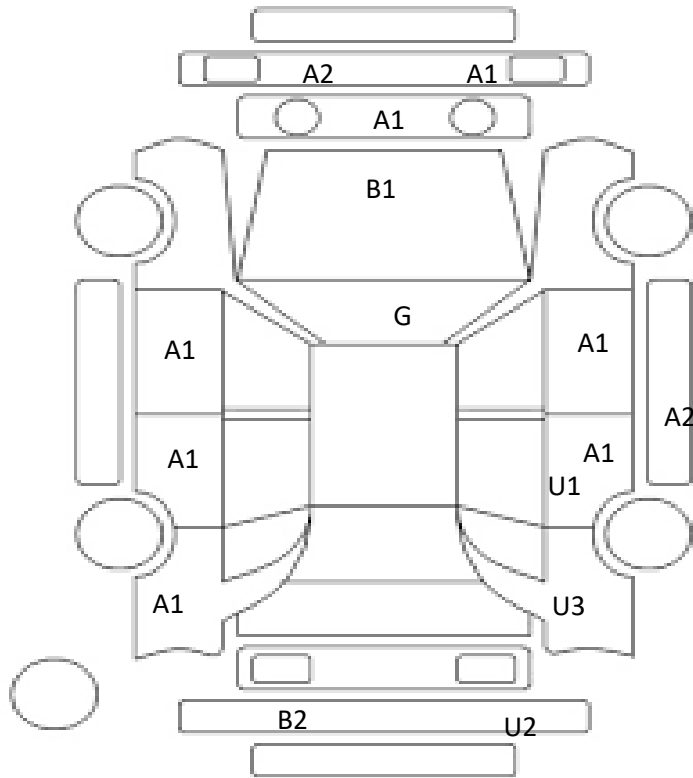

DATE
2024/9/14

Car Number	Chassis Number
F20-H53	ZVW41-3378582

(Remark)

A(Scratch) U(Dent) S(Rust) W(Uneven paint) X(Crack) C(Corrode) P(Paint Faded)
 XX(Replacement) X(Replacement requires) G(Stone chip in the glass) Scale: 1 < 2 < 3 < 4