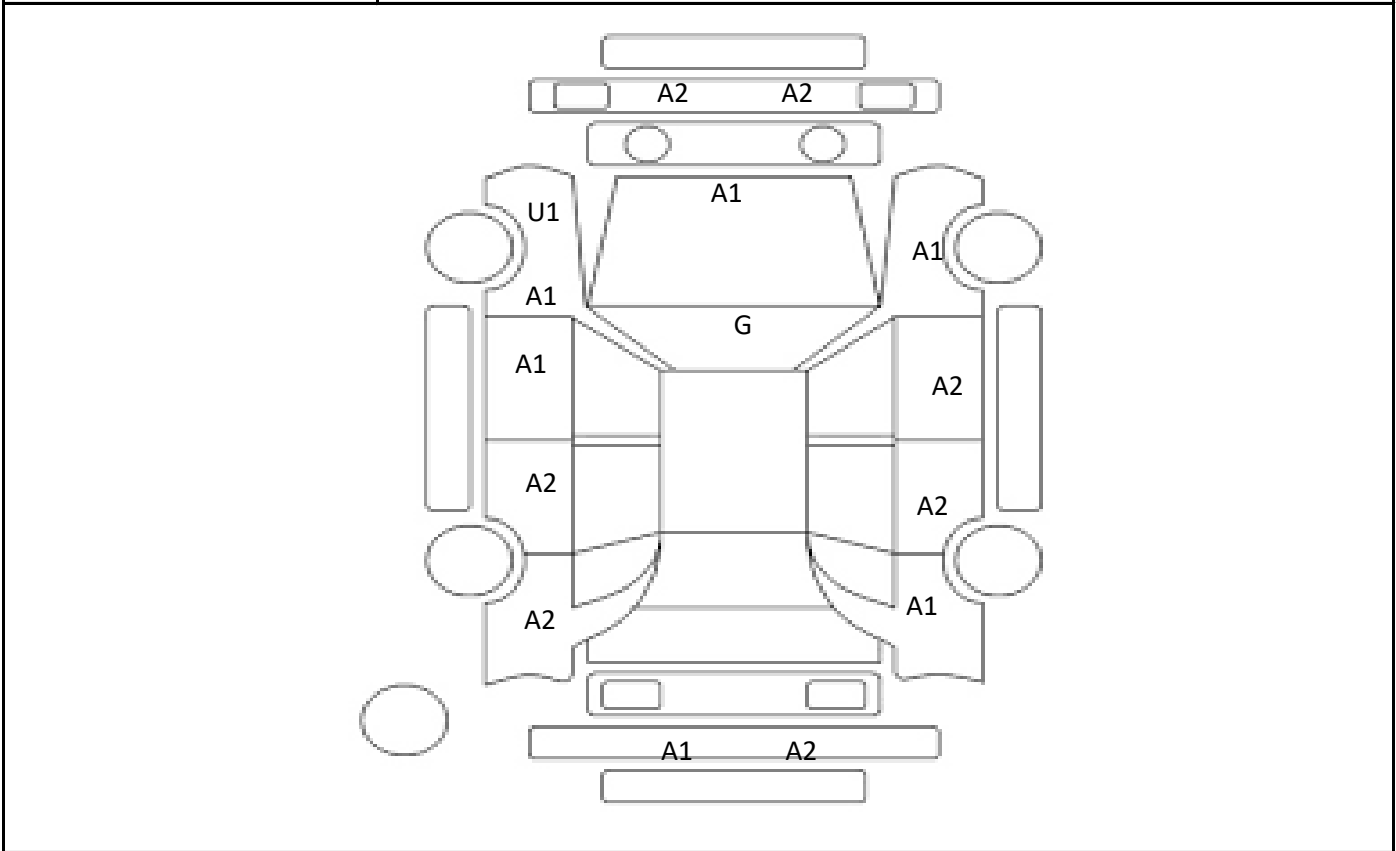

Car Number	Chassis Number
F20-E81	ZVW41-3287717

(Remark)
 Left side mirror does not work automatically

A(Scratch) U(Dent) S(Rust) W(Uneven paint) X(Crack) C(Corrode) P(Paint Faded)
 XX(Replacement) X(Replacement requires) G(Stone chip in the glass) Scale: 1 < 2 < 3 < 4