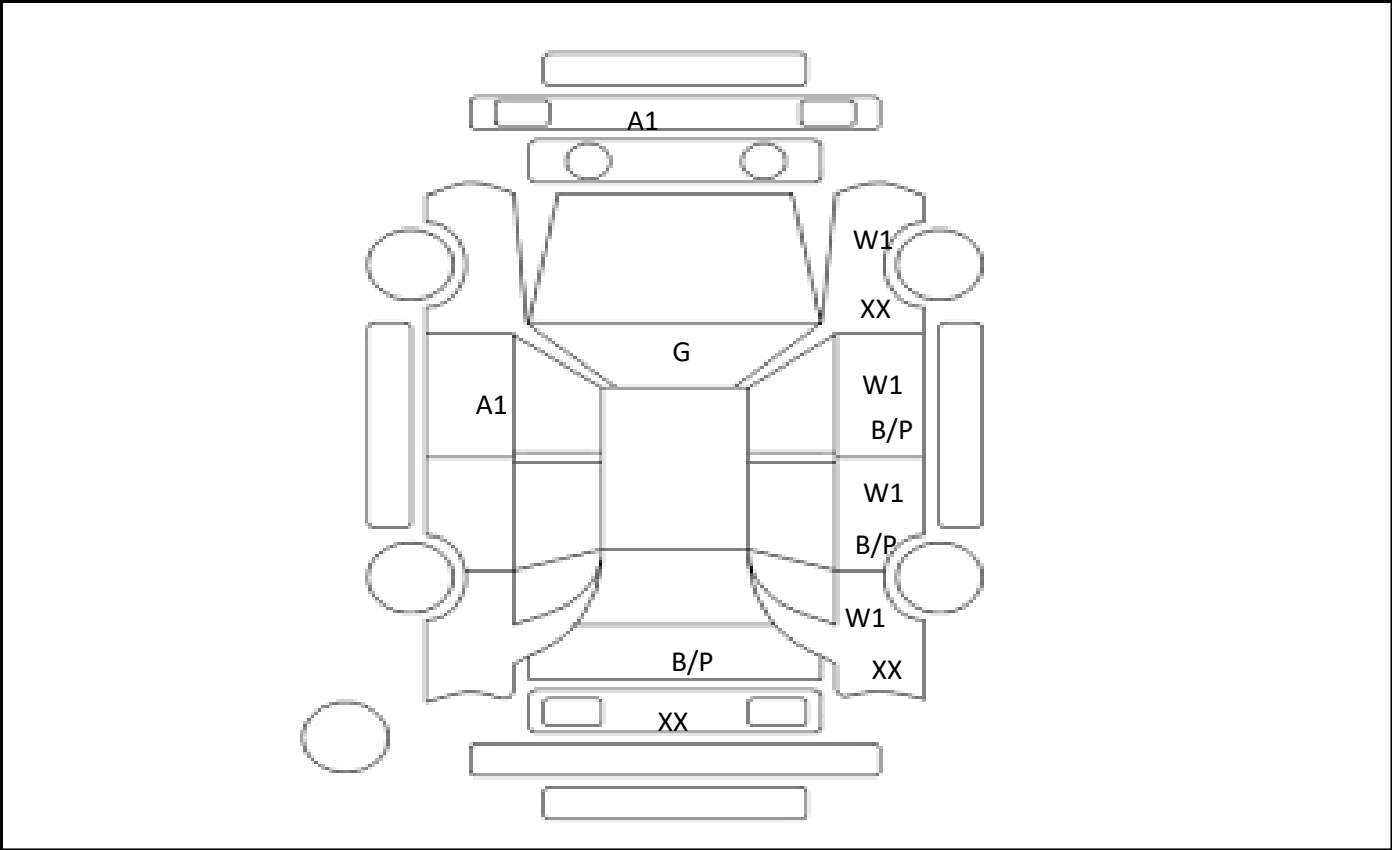

DATE
2024/9/12

Car Number	Chassis Number
F19-H64	ZVW41-3287513

(Remark)

A(Scratch)    U(Dent)    S(Rust)    W(Uneven paint)    X(Crack)    C(Corrode)    P(Paint Faded)  
 XX(Replacement)    X(Replacement requires)    G(Stone chip in the glass)    Scale: 1 < 2 < 3 < 4