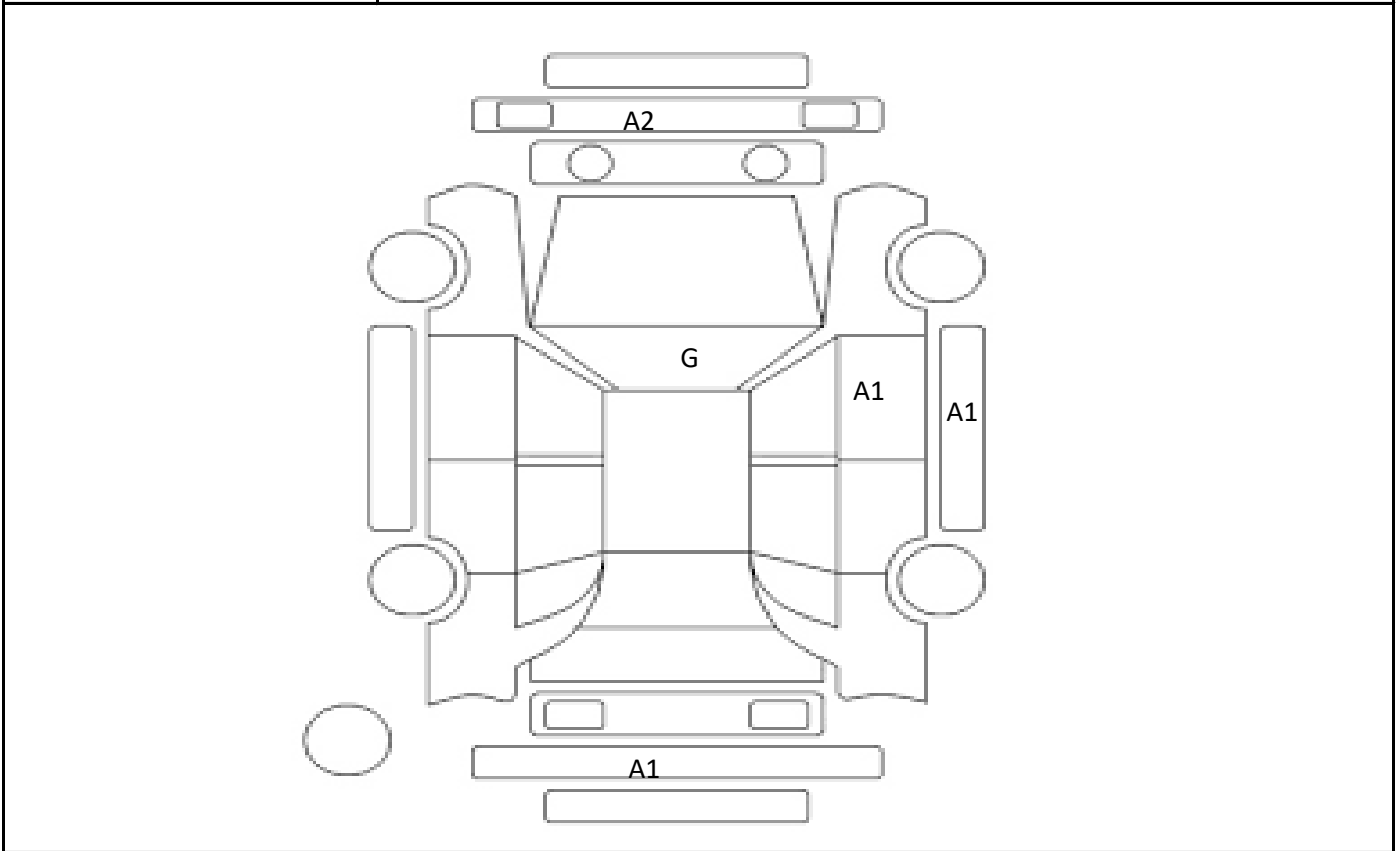

Car Number	Chassis Number
F19-H21	AVV50-1023708

(Remark)

A(Scratch) U(Dent) S(Rust) W(Uneven paint) X(Crack) C(Corrode) P(Paint Faded)
 XX(Replacement) X(Replacement requires) G(Stone chip in the glass) Scale: 1 < 2 < 3 < 4