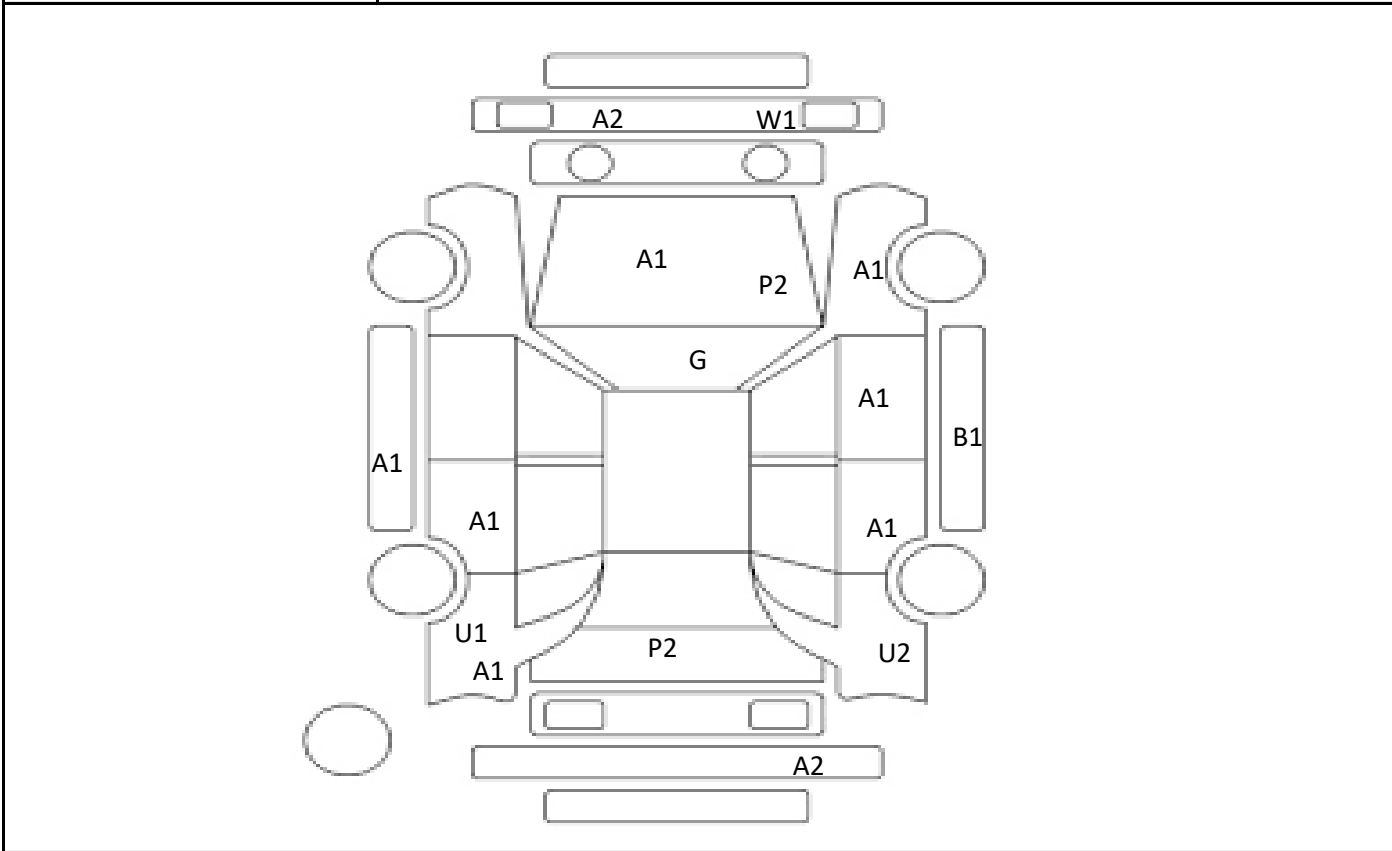

Car Number	Chassis Number
F19-H03	ZVW41-3209069

(Remark)

A(Scratch) U(Dent) S(Rust) W(Uneven paint) X(Crack) C(Corrode) P(Paint Faded)
 XX(Replacement) X(Replacement requires) G(Stone chip in the glass) Scale: 1 < 2 < 3 < 4