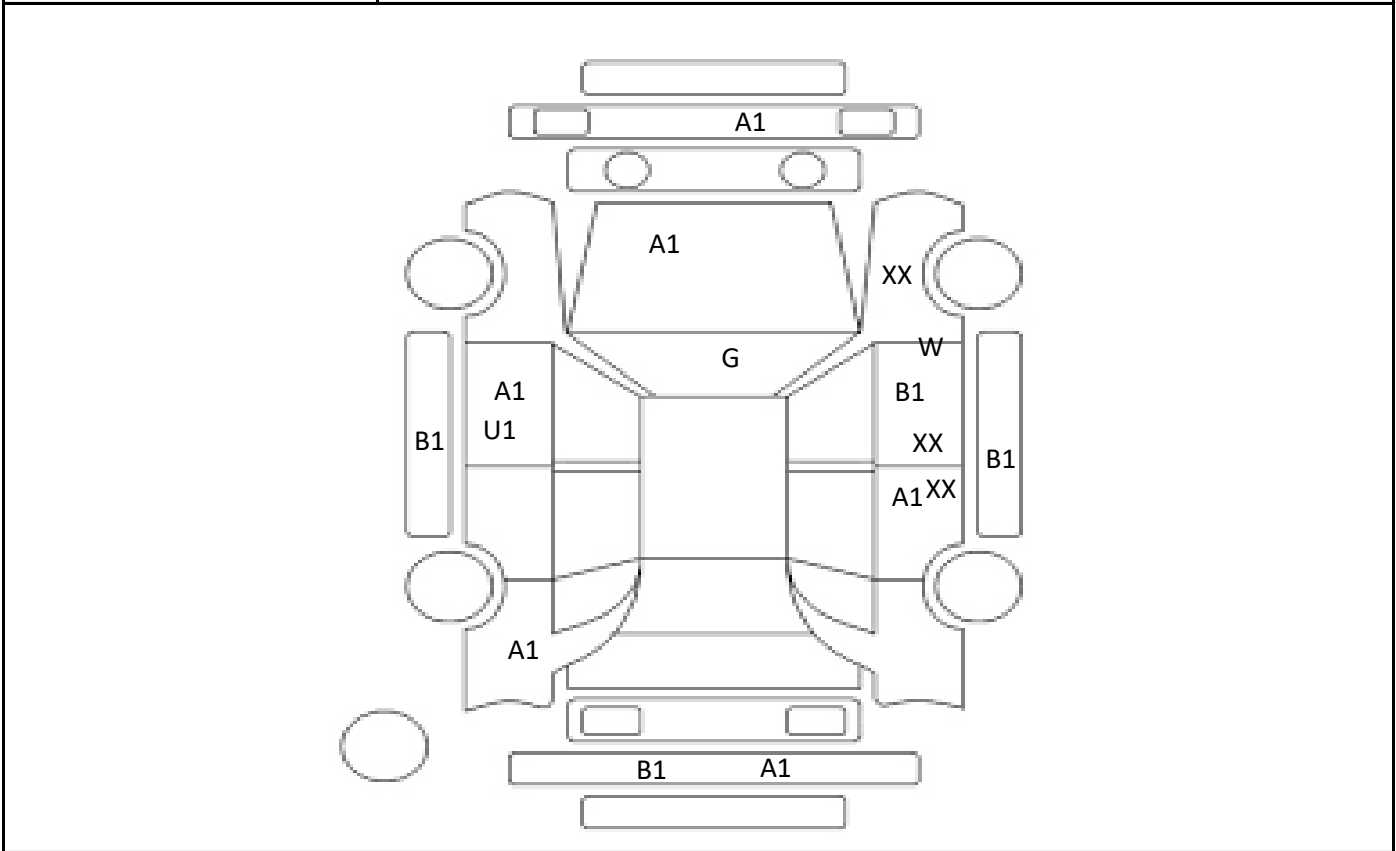

Car Number	Chassis Number
F19-G76	ANH10-0027968

(Remark)
Right side power mirror does not work automatically.

A(Scratch) U(Dent) S(Rust) W(Uneven paint) X(Crack) C(Corrode) P(Paint Faded)
 XX(Replacement) X(Replacement requires) G(Stone chip in the glass) Scale: 1 < 2 < 3 < 4