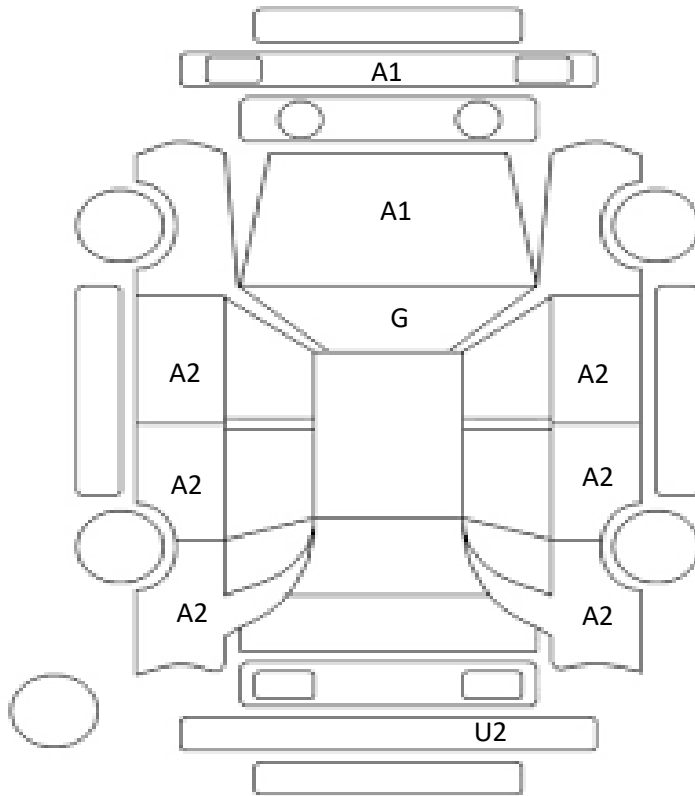

DATE
2024/8/3

Car Number	Chassis Number
F19-G56	NRE161-0035402

(Remark)

A(Scratch) U(Dent) S(Rust) W(Uneven paint) X(Crack) C(Corrode) P(Paint Faded)
 XX(Replacement) X(Replacement requires) G(Stone chip in the glass) Scale: 1 < 2 < 3 < 4