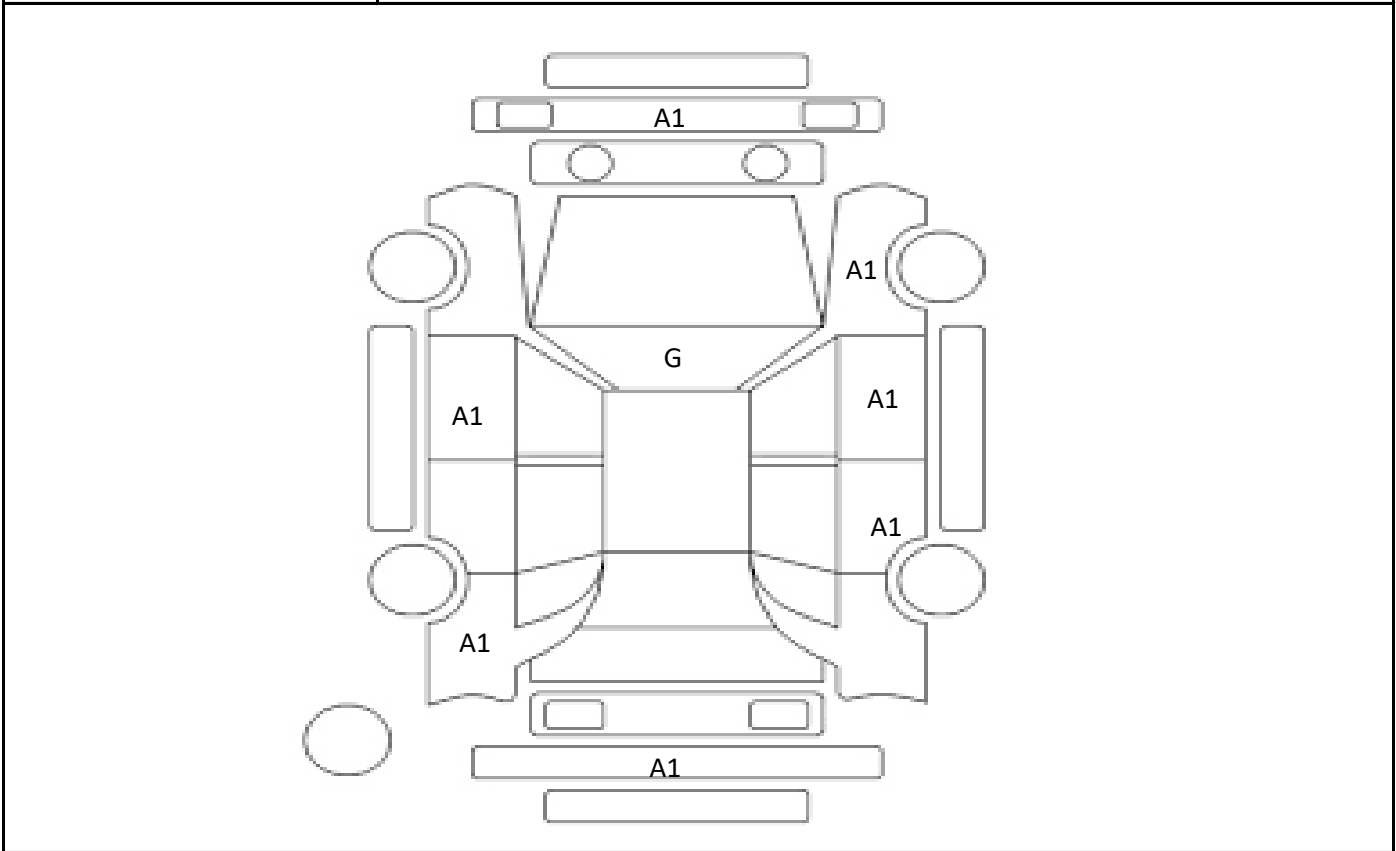

Car Number	Chassis Number
F18-H24	AGZ10-1017480

(Remark)

A(Scratch) U(Dent) S(Rust) W(Uneven paint) X(Crack) C(Corrode) P(Paint Faded)
 XX(Replacement) X(Replacement requires) G(Stone chip in the glass) Scale: 1 < 2 < 3 < 4