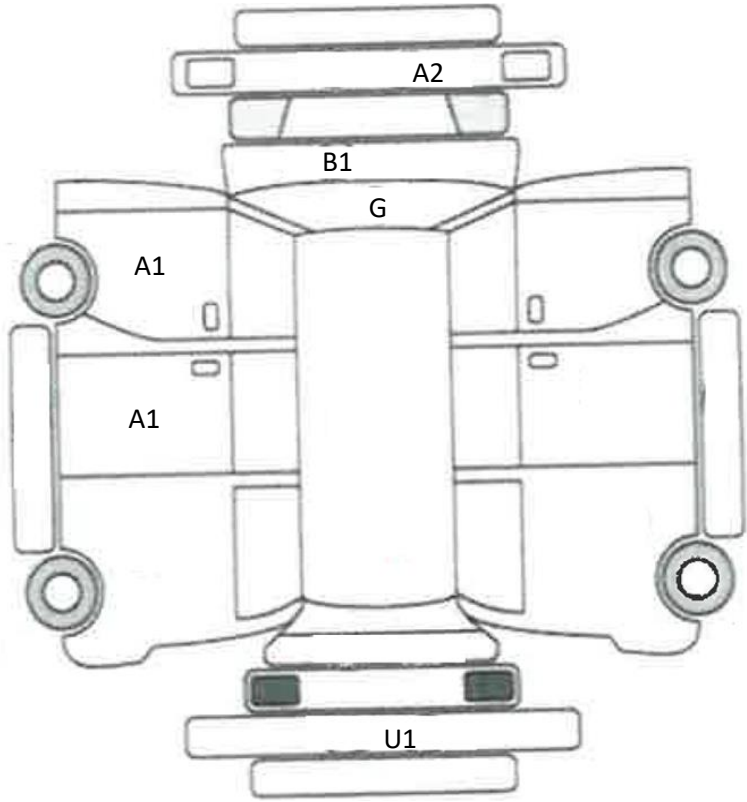

DATE
2024/5/14

Car Number	Chassis Number
F18-D49	NHP160-0004812

(Remark)
 Car antenna X

A(Scratch) U(Dent) S(Rust) W(Uneven paint) X(Crack) C(Corrode) P(Paint Faded)
 XX(Replacement) X(Replacement requires) G(Stone chip in the glass) Scale: 1 < 2 < 3 < 4