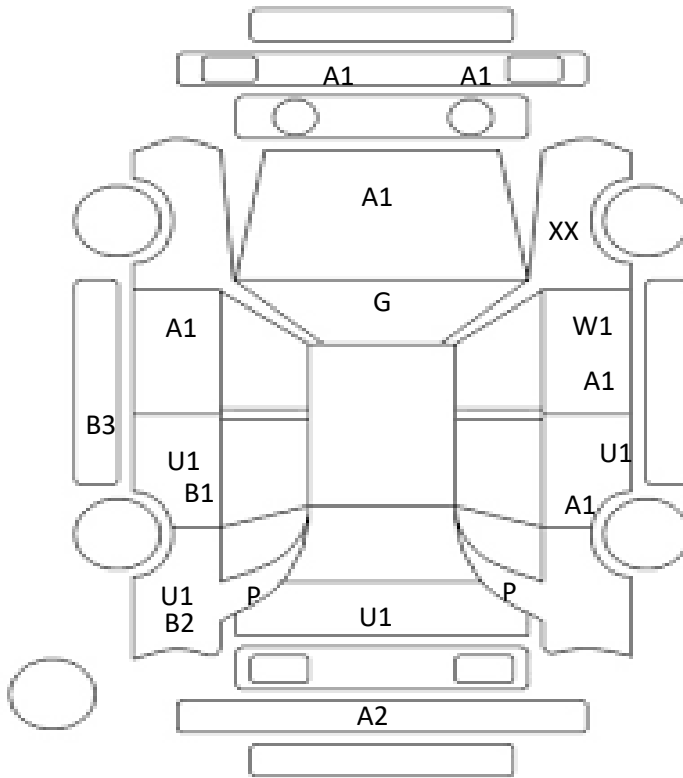

Car Number	Chassis Number
F17-H98	ZVW51-6032764

(Remark)  
Smoking and pet smell / Navigation screen is borken

A(Scratch)    U(Dent)    S(Rust)    W(Uneven paint)    X(Crack)    C(Corrode)    P(Paint Faded)  
 XX(Replacement)    X(Replacement requires)    G(Stone chip in the glass)    Scale: 1 < 2 < 3 < 4