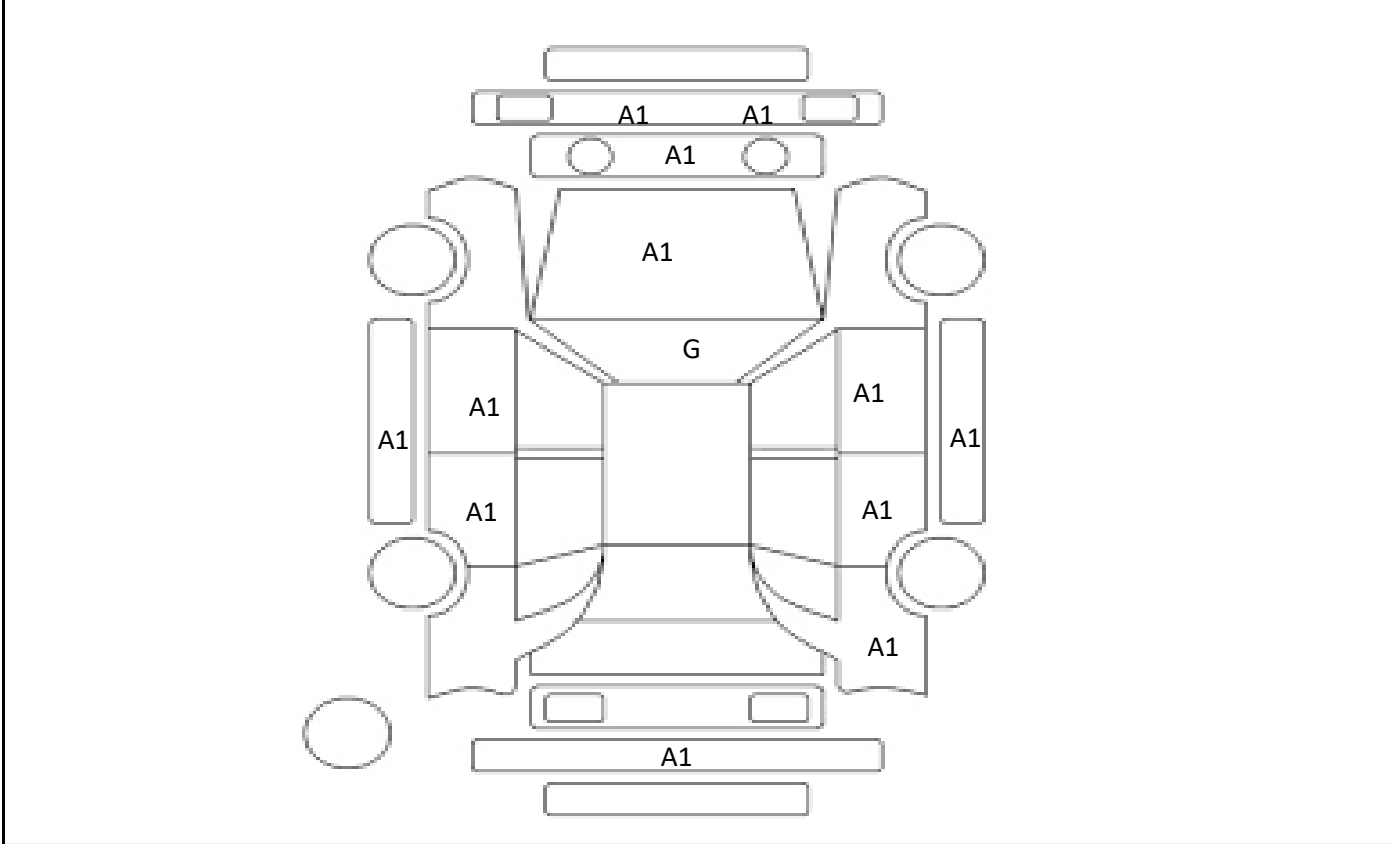

Car Number	Chassis Number
F17-G93	GYL25-0005989

(Remark)

A(Scratch) U(Dent) S(Rust) W(Uneven paint) X(Crack) C(Corrode) P(Paint Faded)
 XX(Replacement) X(Replacement requires) G(Stone chip in the glass) Scale: 1 < 2 < 3 < 4