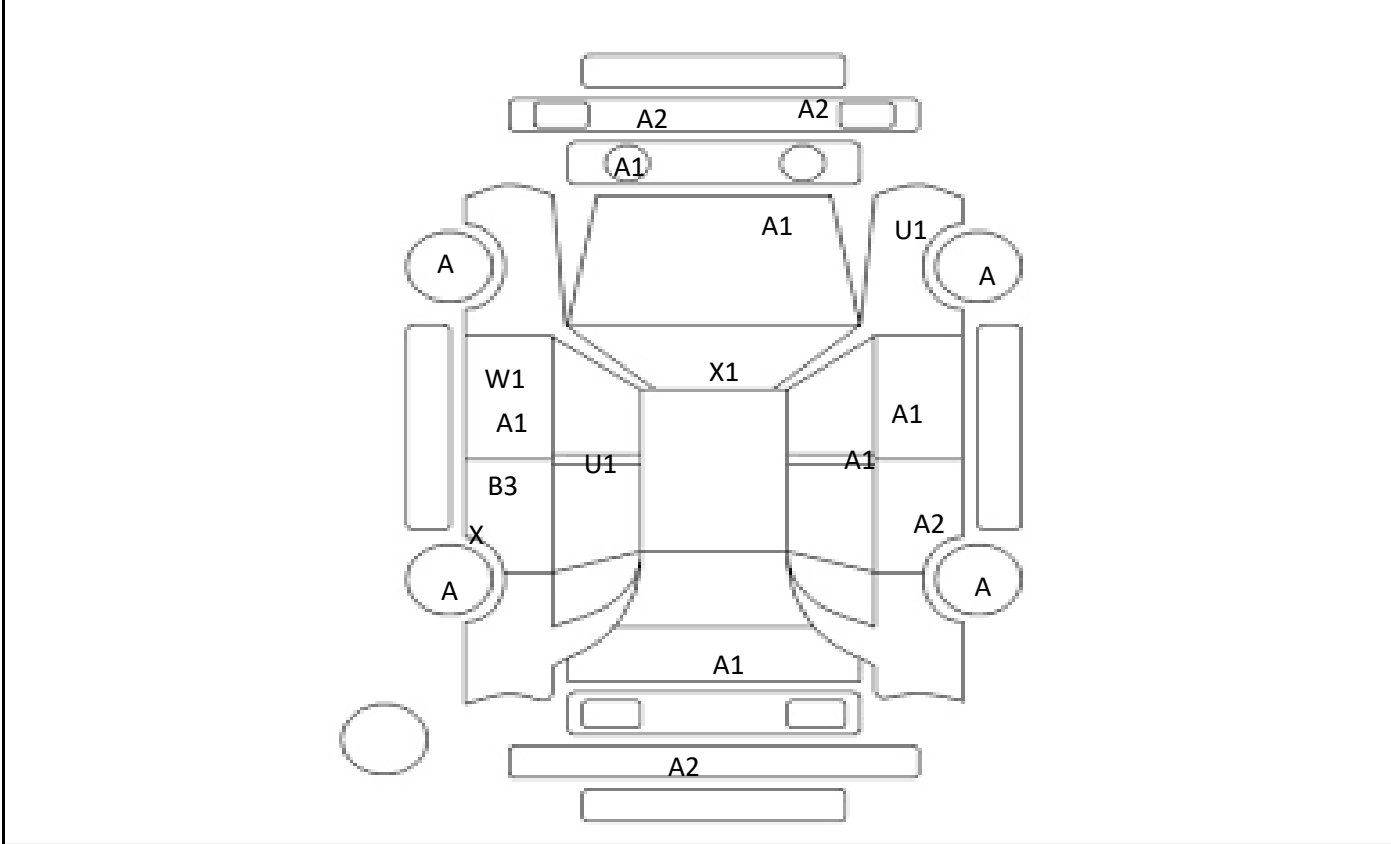

Car Number	Chassis Number
F17-F49	AYH30-0088675

(Remark)

A(Scratch)    U(Dent)    S(Rust)    W(Uneven paint)    X(Crack)    C(Corrode)    P(Paint Faded)  
 XX(Replacement)    X(Replacement requires)    G(Stone chip in the glass)    Scale: 1 < 2 < 3 < 4