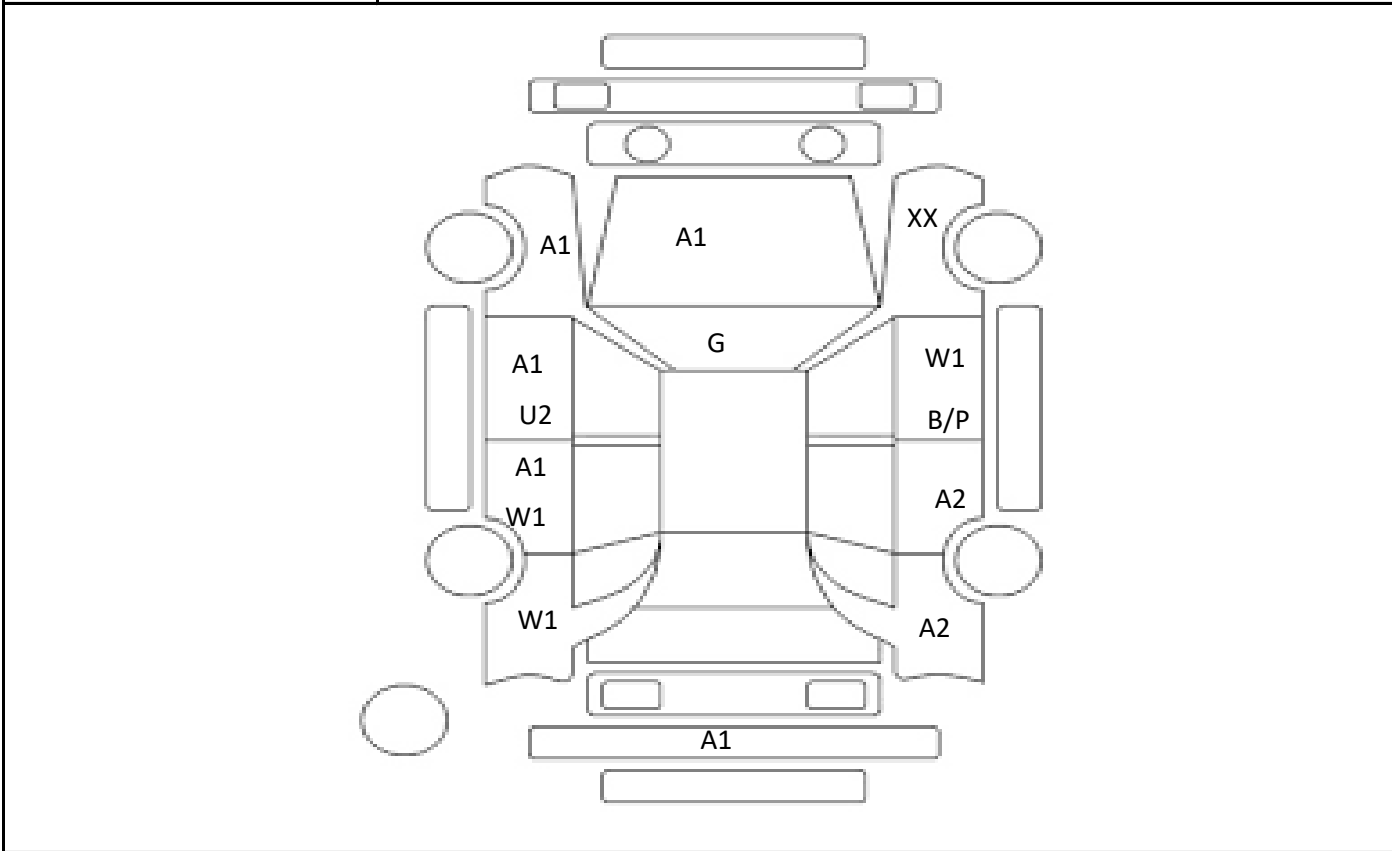

Car Number	Chassis Number
F17-E47	ZSU65-0017897

(Remark)  
Animal hair

A(Scratch)    U(Dent)    S(Rust)    W(Uneven paint)    X(Crack)    C(Corrode)    P(Paint Faded)  
 XX(Replacement)    X(Replacement requires)    G(Stone chip in the glass)    Scale: 1 < 2 < 3 < 4