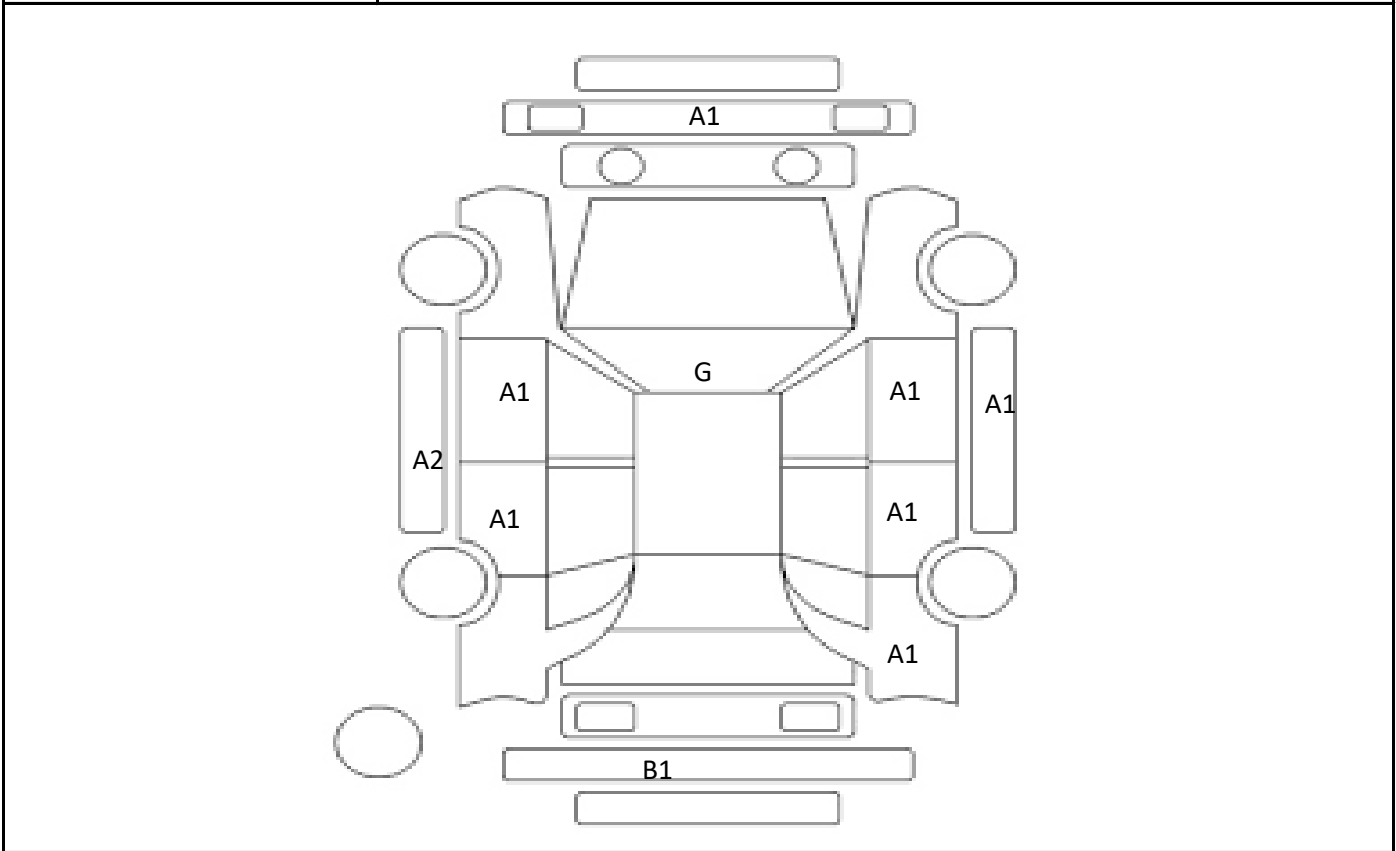

DATE
2025/1/7

Car Number	Chassis Number
F16-L52	ZVW41-0030002

(Remark)

A(Scratch) U(Dent) S(Rust) W(Uneven paint) X(Crack) C(Corrode) P(Paint Faded)
 XX(Replacement) X(Replacement requires) G(Stone chip in the glass) Scale: 1 < 2 < 3 < 4