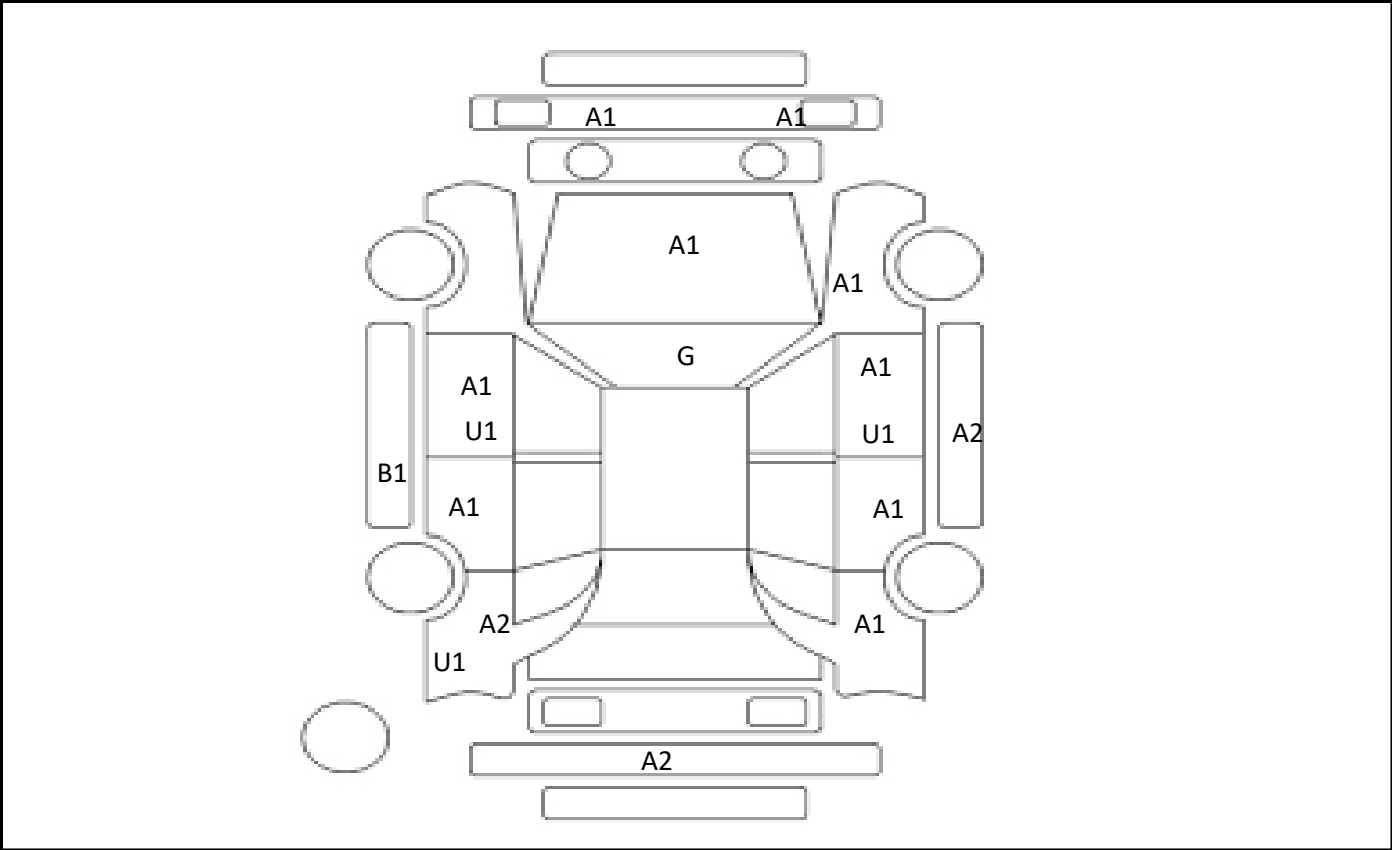

DATE
2024/9/5

Car Number	Chassis Number
F16-H12	ZVW51-8069472

(Remark)

A(Scratch) U(Dent) S(Rust) W(Uneven paint) X(Crack) C(Corrode) P(Paint Faded)
 XX(Replacement) X(Replacement requires) G(Stone chip in the glass) Scale: 1 < 2 < 3 < 4