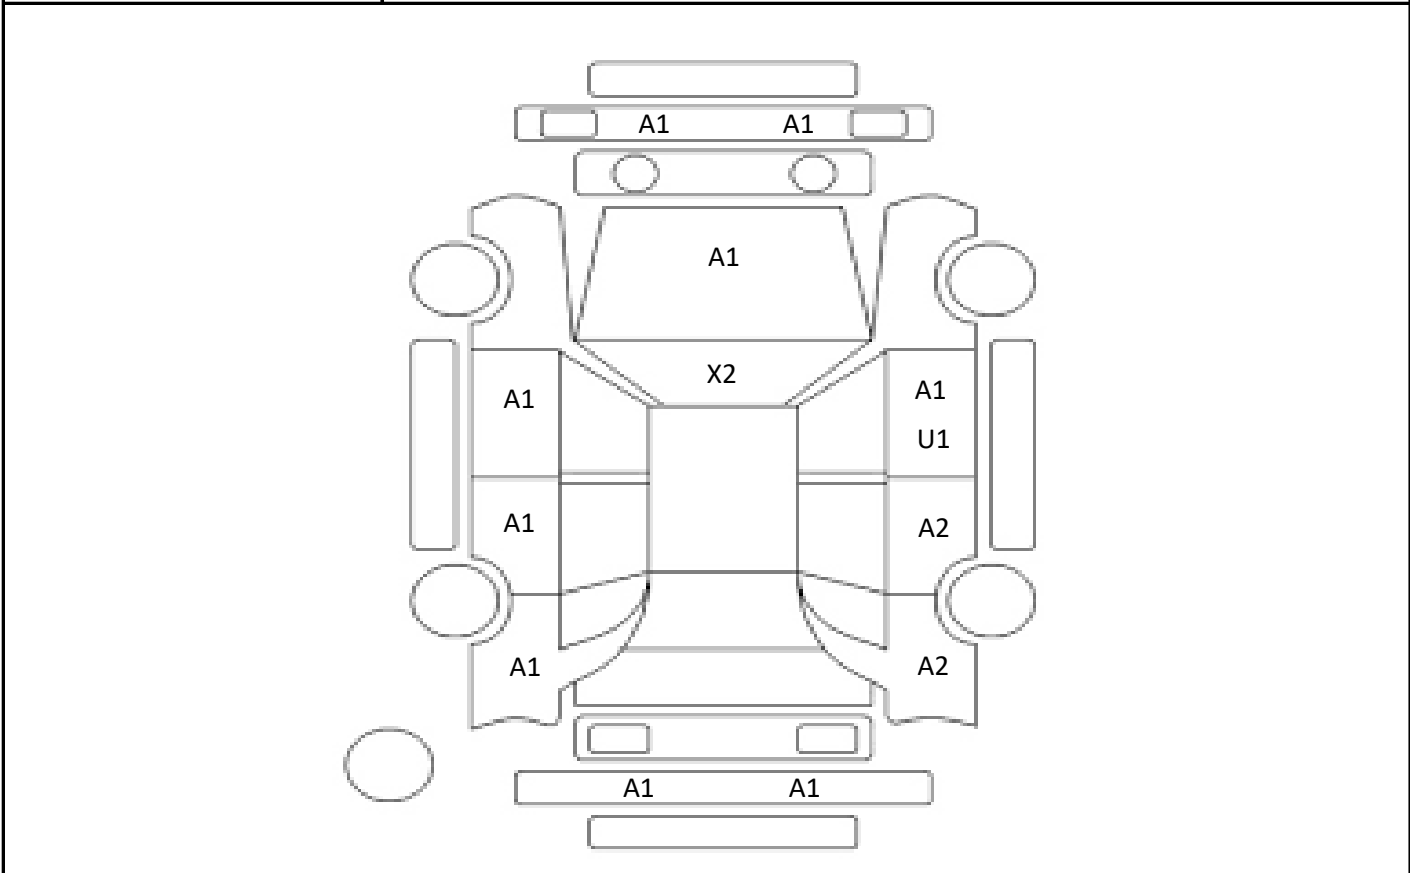

DATE
2024/7/27

Car Number	Chassis Number
F16-G60	HE12-151589

(Remark)

A(Scratch) U(Dent) S(Rust) W(Uneven paint) X(Crack) C(Corrode) P(Paint Faded)
 XX(Replacement) X(Replacement requires) G(Stone chip in the glass) Scale: 1 < 2 < 3 < 4