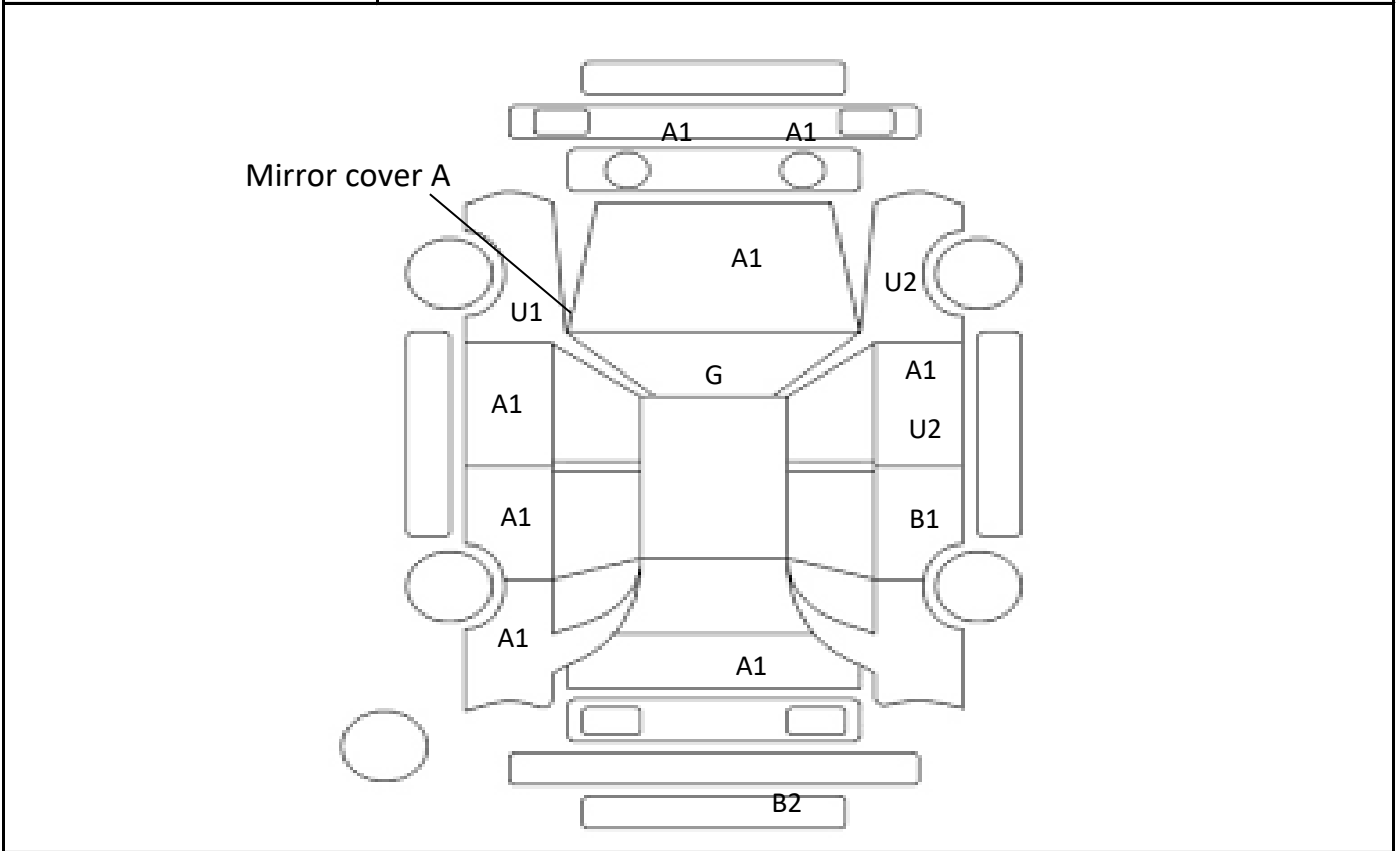

Car Number	Chassis Number
F16-F62	AYH30-0050353

(Remark)

A(Scratch) U(Dent) S(Rust) W(Uneven paint) X(Crack) C(Corrode) P(Paint Faded)
 XX(Replacement) X(Replacement requires) G(Stone chip in the glass) Scale: 1 < 2 < 3 < 4