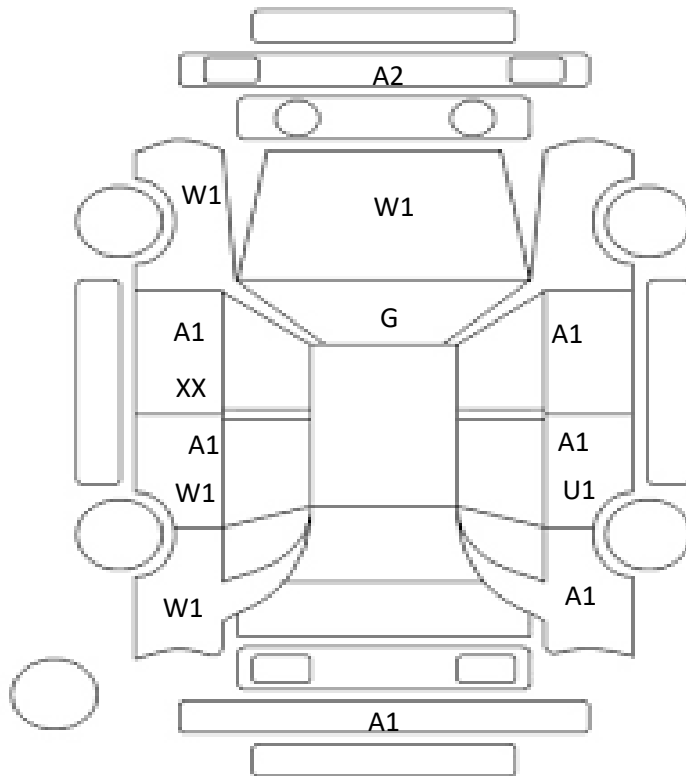

Car Number	Chassis Number
F15-L92	GGH20-8033083

(Remark)  
Right side power mirror isn't working

A(Scratch)    U(Dent)    S(Rust)    W(Uneven paint)    X(Crack)    C(Corrode)    P(Paint Faded)  
 XX(Replacement)    X(Replacement requires)    G(Stone chip in the glass)    Scale: 1 < 2 < 3 < 4