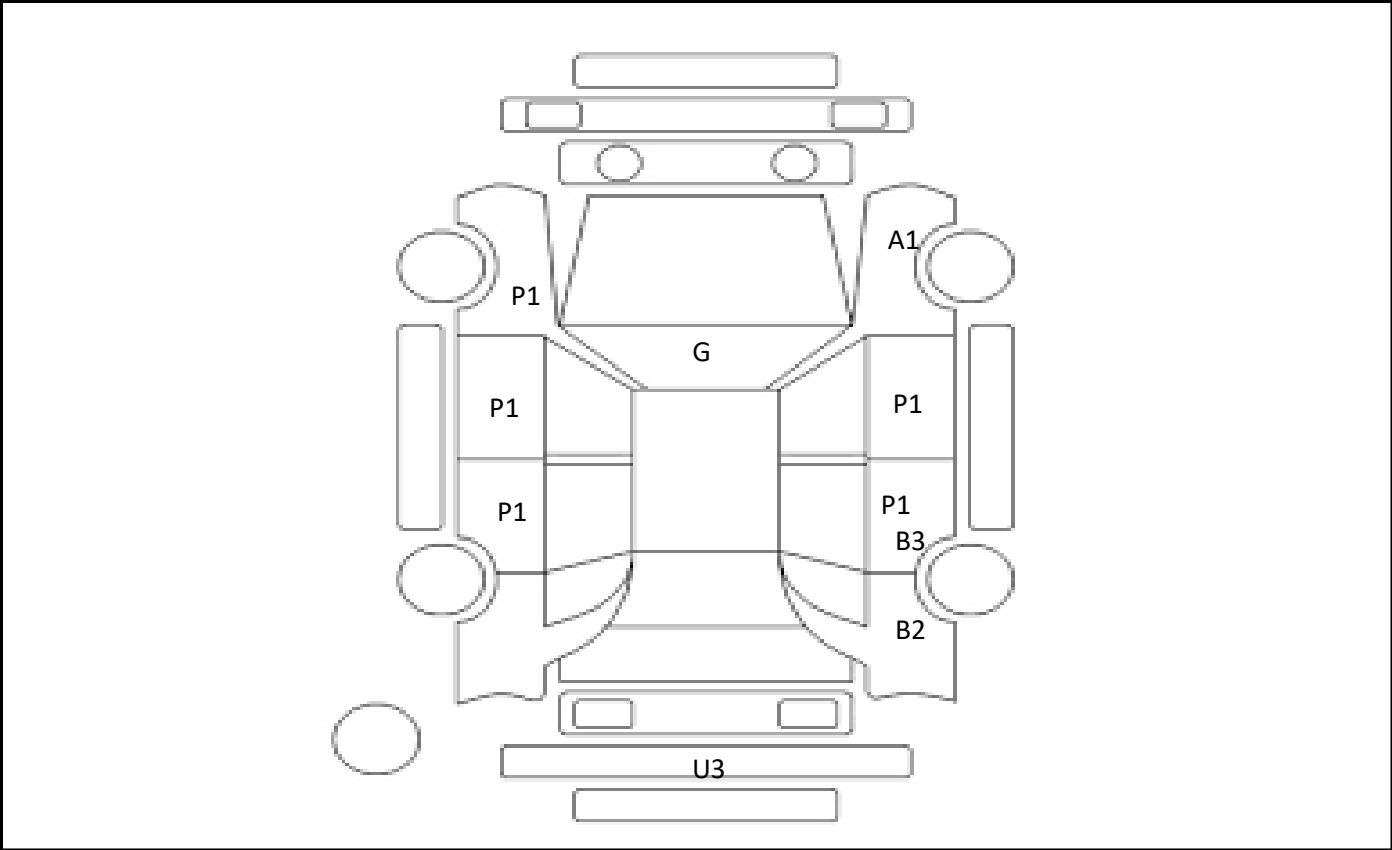

DATE
2025/1/11

Car Number	Chassis Number
F15-L80	NHW20-7739098

(Remark)  
Both side power mirror aren't working

A(Scratch)    U(Dent)    S(Rust)    W(Uneven paint)    X(Crack)    C(Corrode)    P(Paint Faded)  
 XX(Replacement)    X(Replacement requires)    G(Stone chip in the glass)    Scale: 1 < 2 < 3 < 4