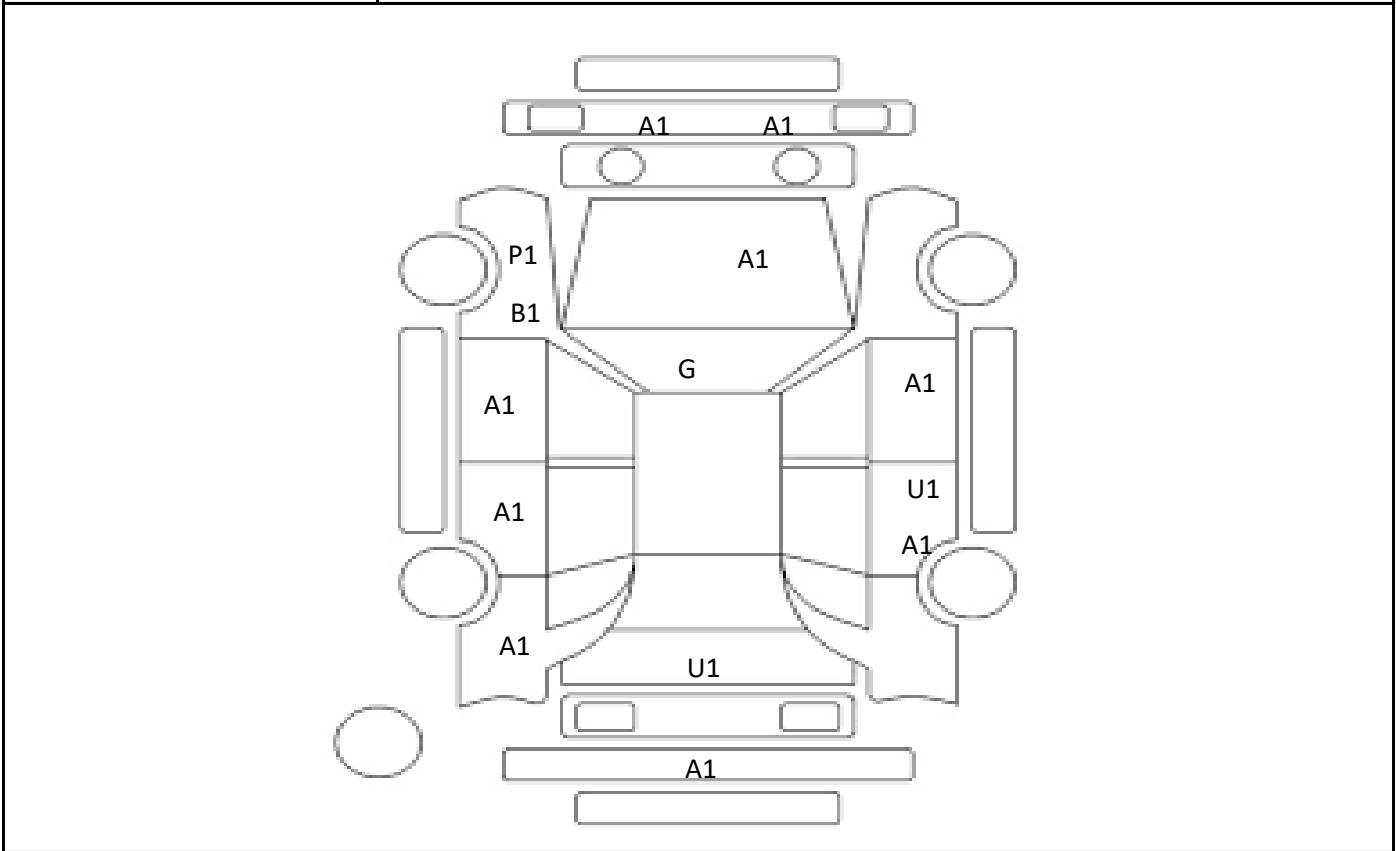

Car Number	Chassis Number
F15-L71	ZC72S-347889

(Remark)

A(Scratch)    U(Dent)    S(Rust)    W(Uneven paint)    X(Crack)    C(Corrode)    P(Paint Faded)  
 XX(Replacement)    X(Replacement requires)    G(Stone chip in the glass)    Scale: 1 < 2 < 3 < 4