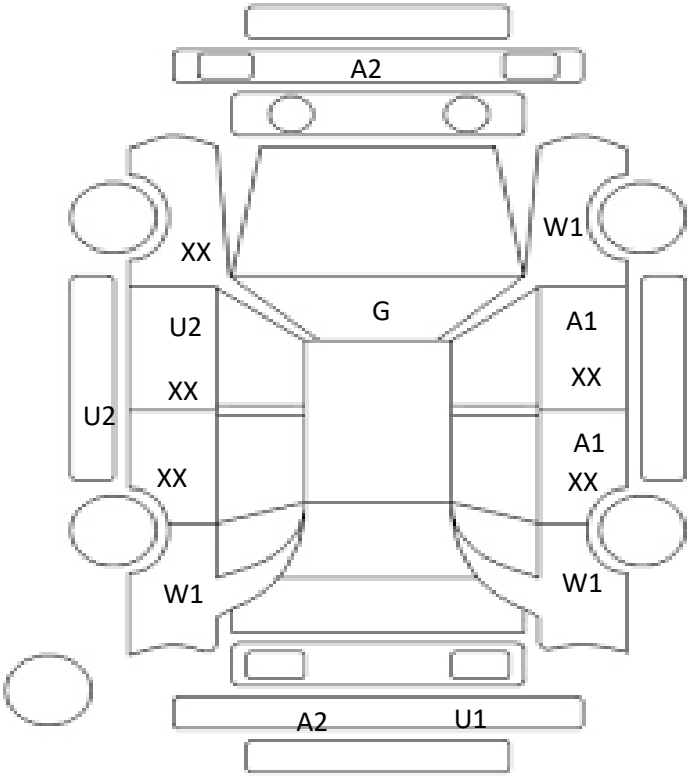

Car Number	Chassis Number
F15-L31	NZE141-9133467

(Remark)

A(Scratch) U(Dent) S(Rust) W(Uneven paint) X(Crack) C(Corrode) P(Paint Faded)
 XX(Replacement) X(Replacement requires) G(Stone chip in the glass) Scale: 1 < 2 < 3 < 4