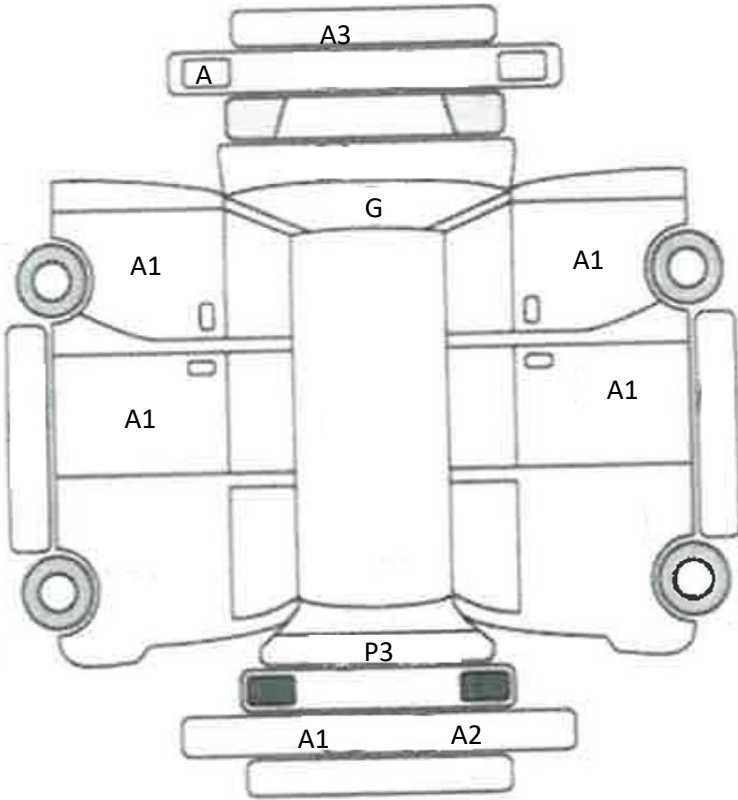

Car Number	Chassis Number
F15-L11	ZRR70-0303305

(Remark)
Both side power mirror aren't working

A(Scratch) U(Dent) S(Rust) W(Uneven paint) X(Crack) C(Corrode) P(Paint Faded)
 XX(Replacement) X(Replacement requires) G(Stone chip in the glass) Scale: 1 < 2 < 3 < 4