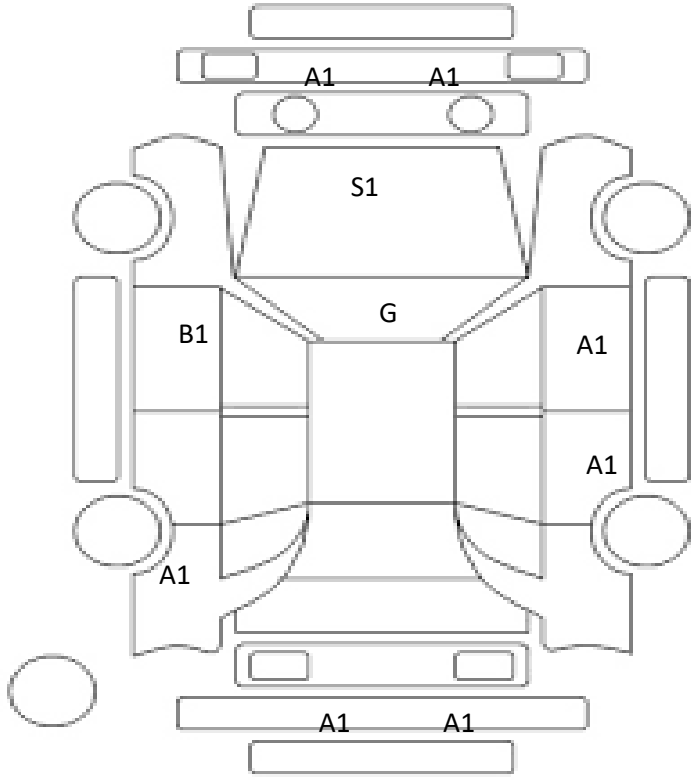

Car Number	Chassis Number
F15-K58	ZRR70-0328269

(Remark)

A(Scratch) U(Dent) S(Rust) W(Uneven paint) X(Crack) C(Corrode) P(Paint Faded)
 XX(Replacement) X(Replacement requires) G(Stone chip in the glass) Scale: 1 < 2 < 3 < 4