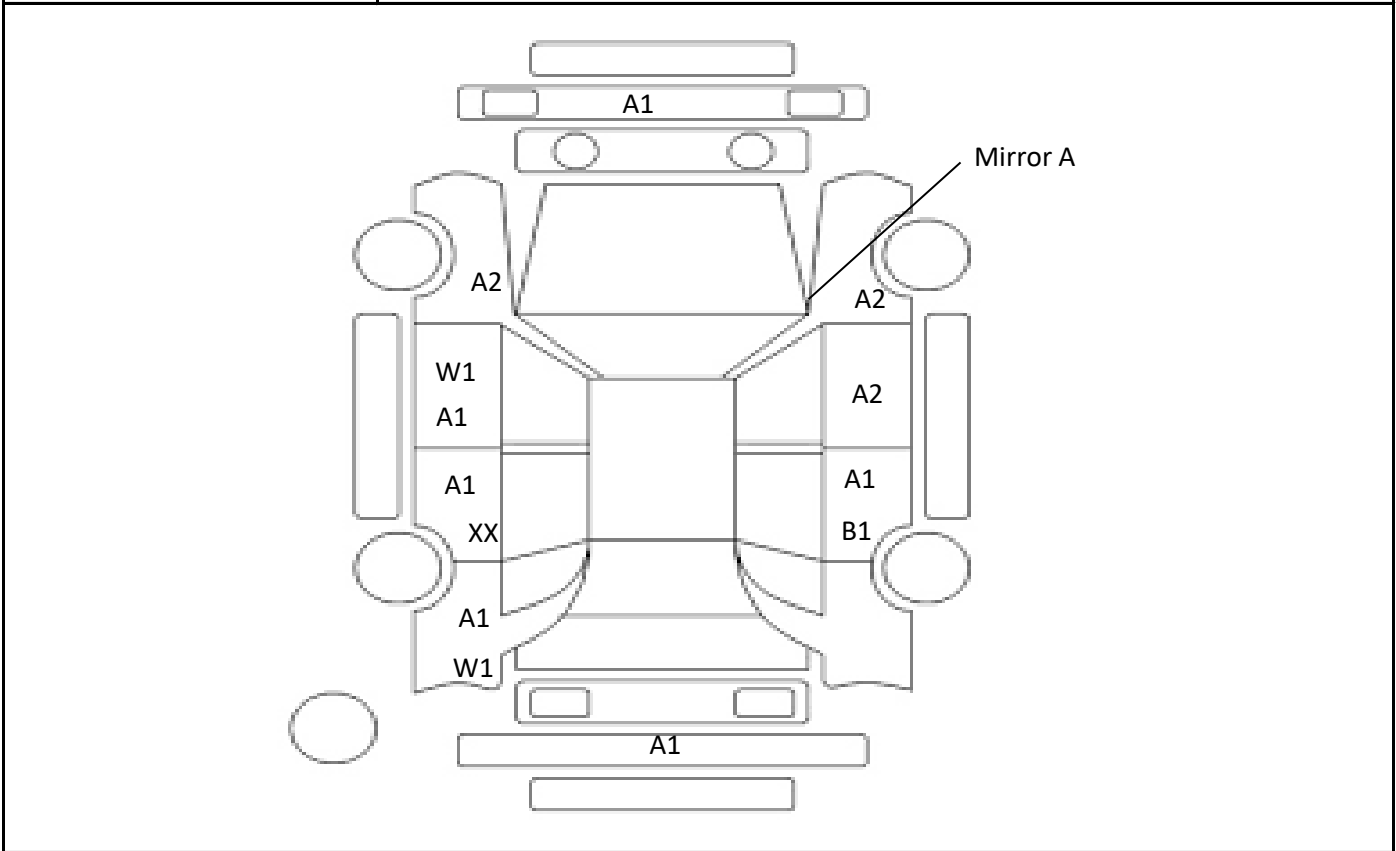

Car Number	Chassis Number
F15-I73	AVU65-0029810

(Remark)

A(Scratch) U(Dent) S(Rust) W(Uneven paint) X(Crack) C(Corrode) P(Paint Faded)
 XX(Replacement) X(Replacement requires) G(Stone chip in the glass) Scale: 1 < 2 < 3 < 4