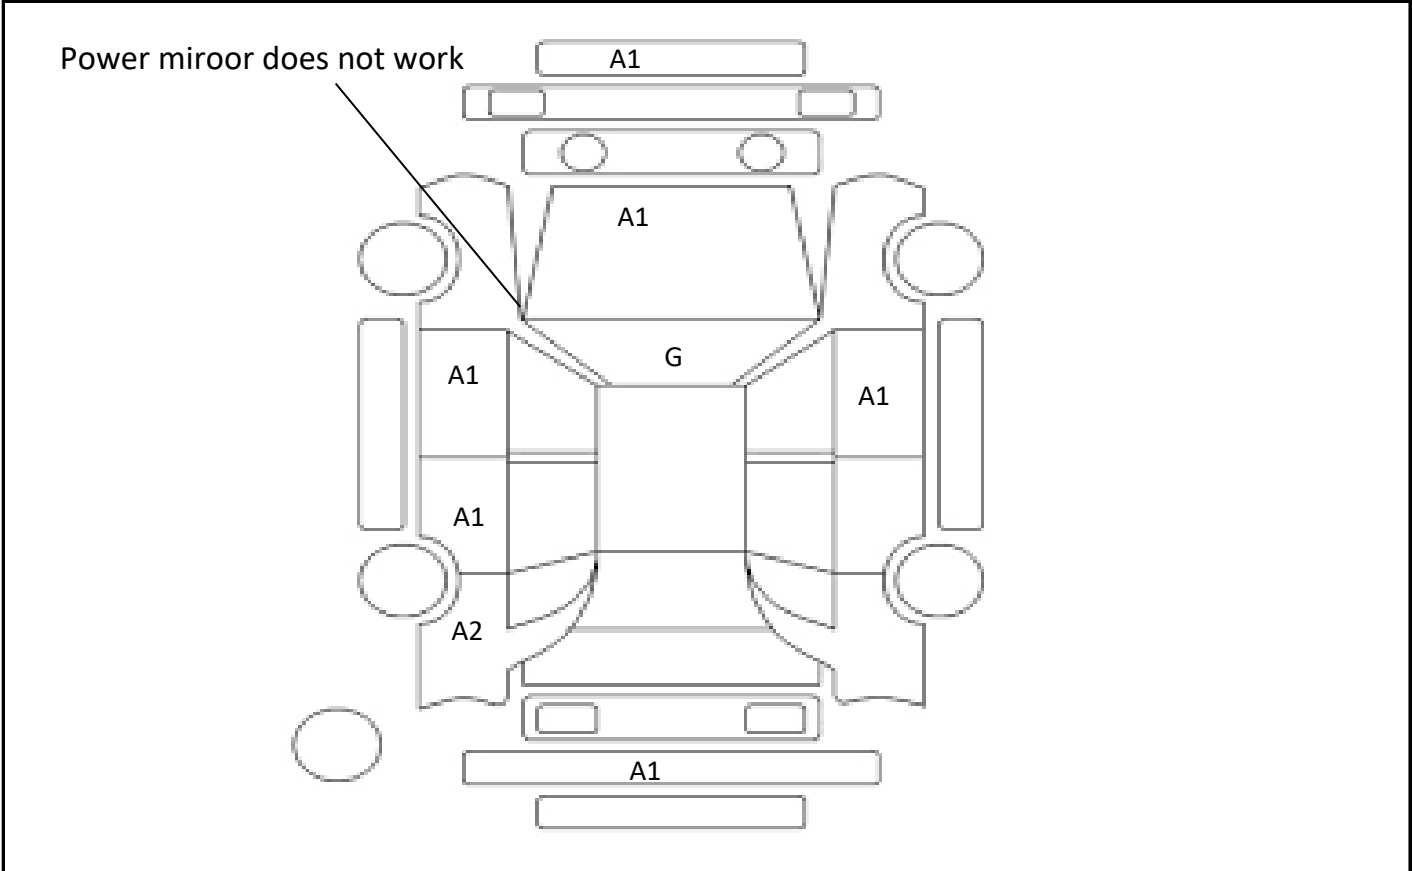

|            |                |
|------------|----------------|
| Car Number | Chassis Number |
| F15-I62    | BMEFS-300103   |

(Remark)  
Left side power mirror does not work automatically