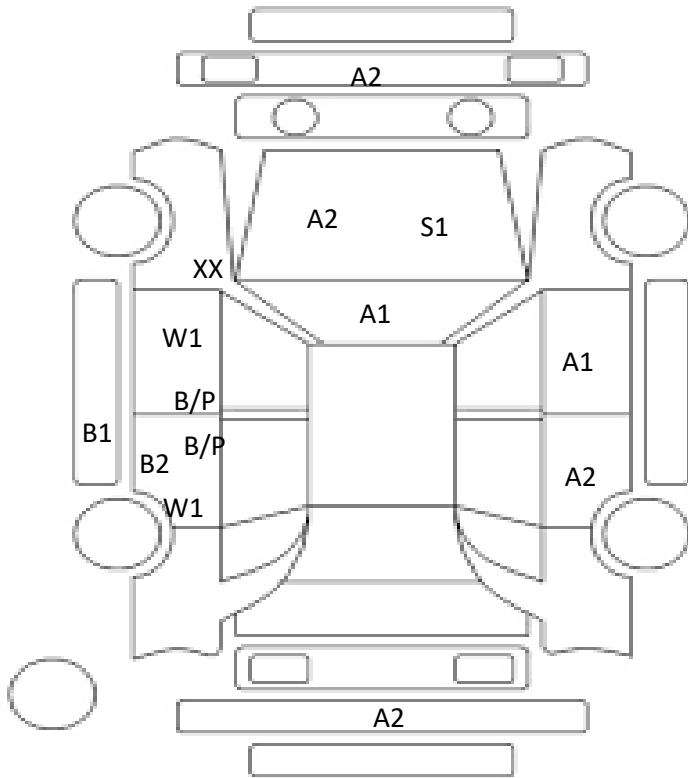

Car Number	Chassis Number
F15-H77	J200E-0031170

(Remark)

A(Scratch)    U(Dent)    S(Rust)    W(Uneven paint)    X(Crack)    C(Corrode)    P(Paint Faded)  
 XX(Replacement)    X(Replacement requires)    G(Stone chip in the glass)    Scale: 1 < 2 < 3 < 4