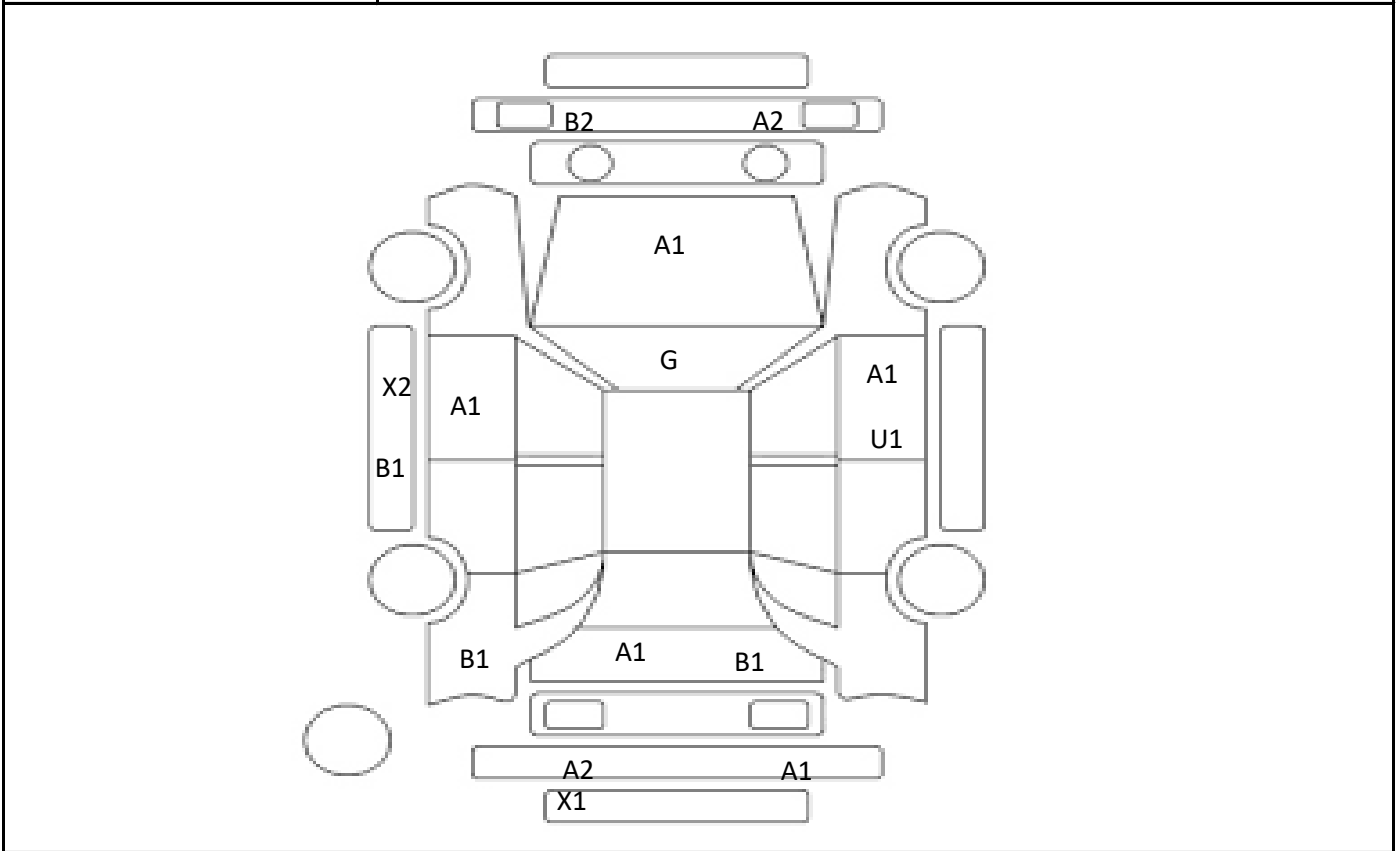

Car Number	Chassis Number
F15-H25	ZYX10-2188185

(Remark)

A(Scratch) U(Dent) S(Rust) W(Uneven paint) X(Crack) C(Corrode) P(Paint Faded)
 XX(Replacement) X(Replacement requires) G(Stone chip in the glass) Scale: 1 < 2 < 3 < 4