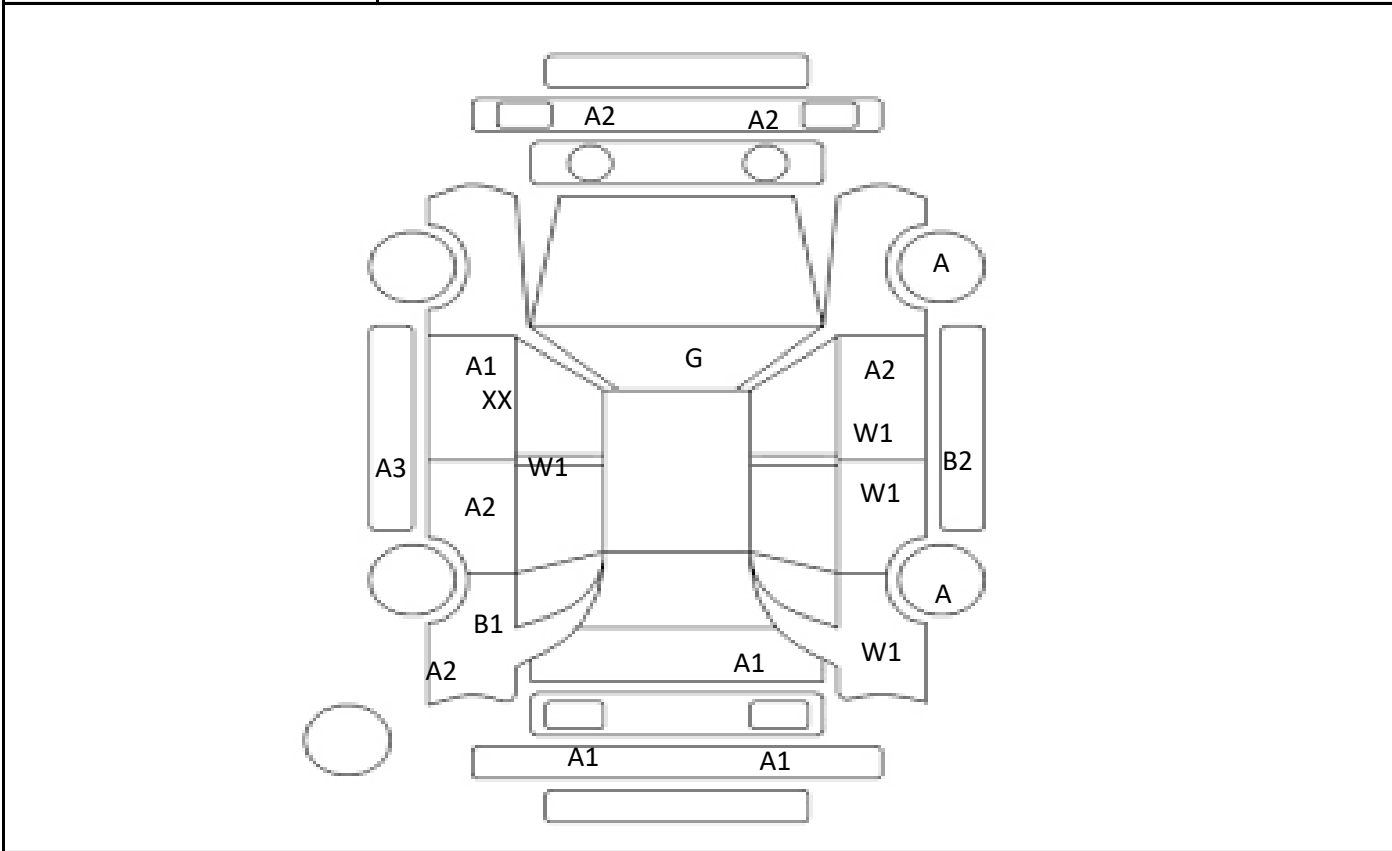

Car Number	Chassis Number
F15-H12	ZVW51-8003480

(Remark)
ITS©

A(Scratch) U(Dent) S(Rust) W(Uneven paint) X(Crack) C(Corrode) P(Paint Faded)

XX(Replacement) X(Replacement requires) G(Stone chip in the glass) Scale: 1 < 2 < 3 < 4