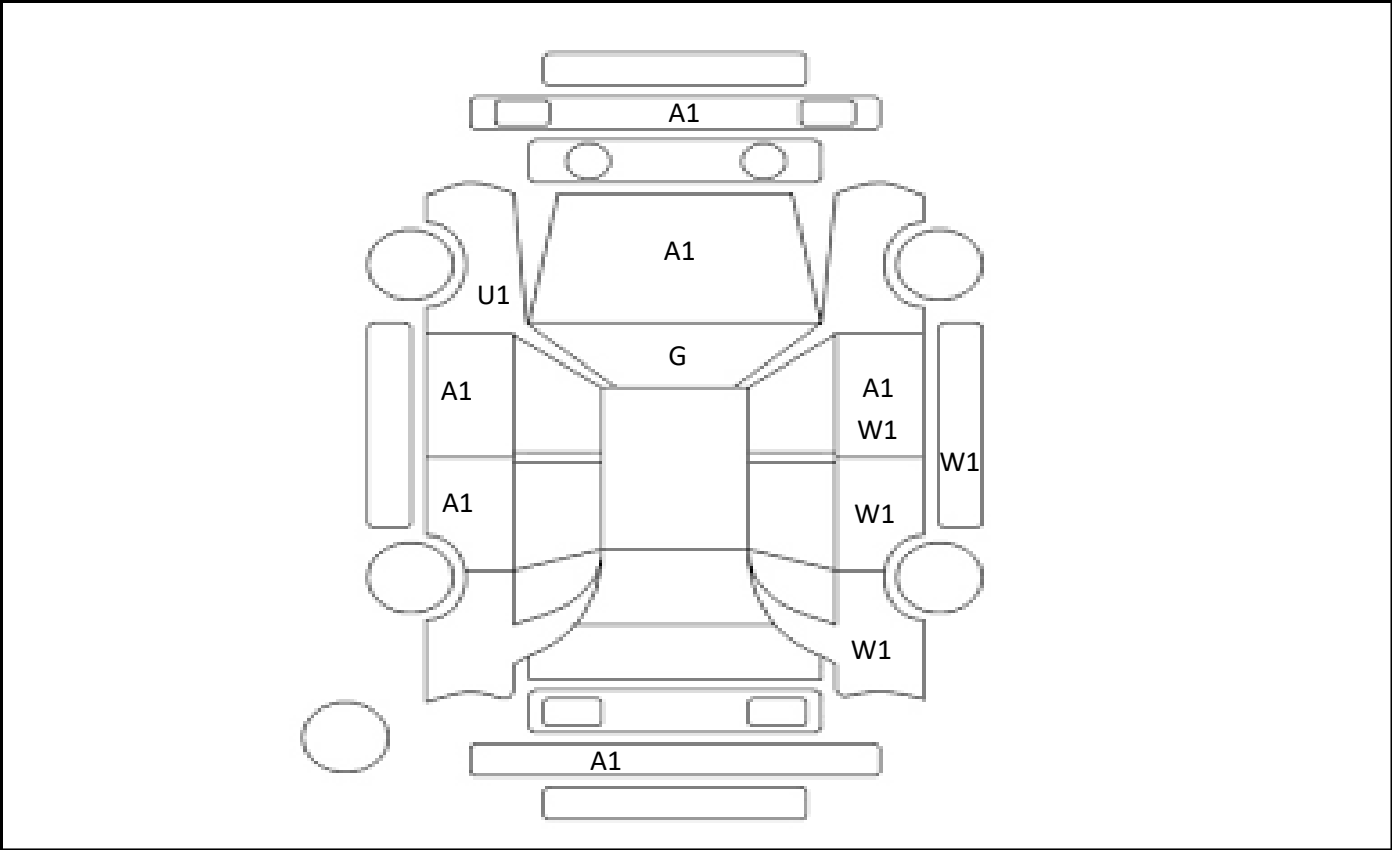

DATE
2024/9/5

Car Number	Chassis Number
F15-H05	NHP10-6779992

(Remark)

A(Scratch) U(Dent) S(Rust) W(Uneven paint) X(Crack) C(Corrode) P(Paint Faded)
 XX(Replacement) X(Replacement requires) G(Stone chip in the glass) Scale: 1 < 2 < 3 < 4