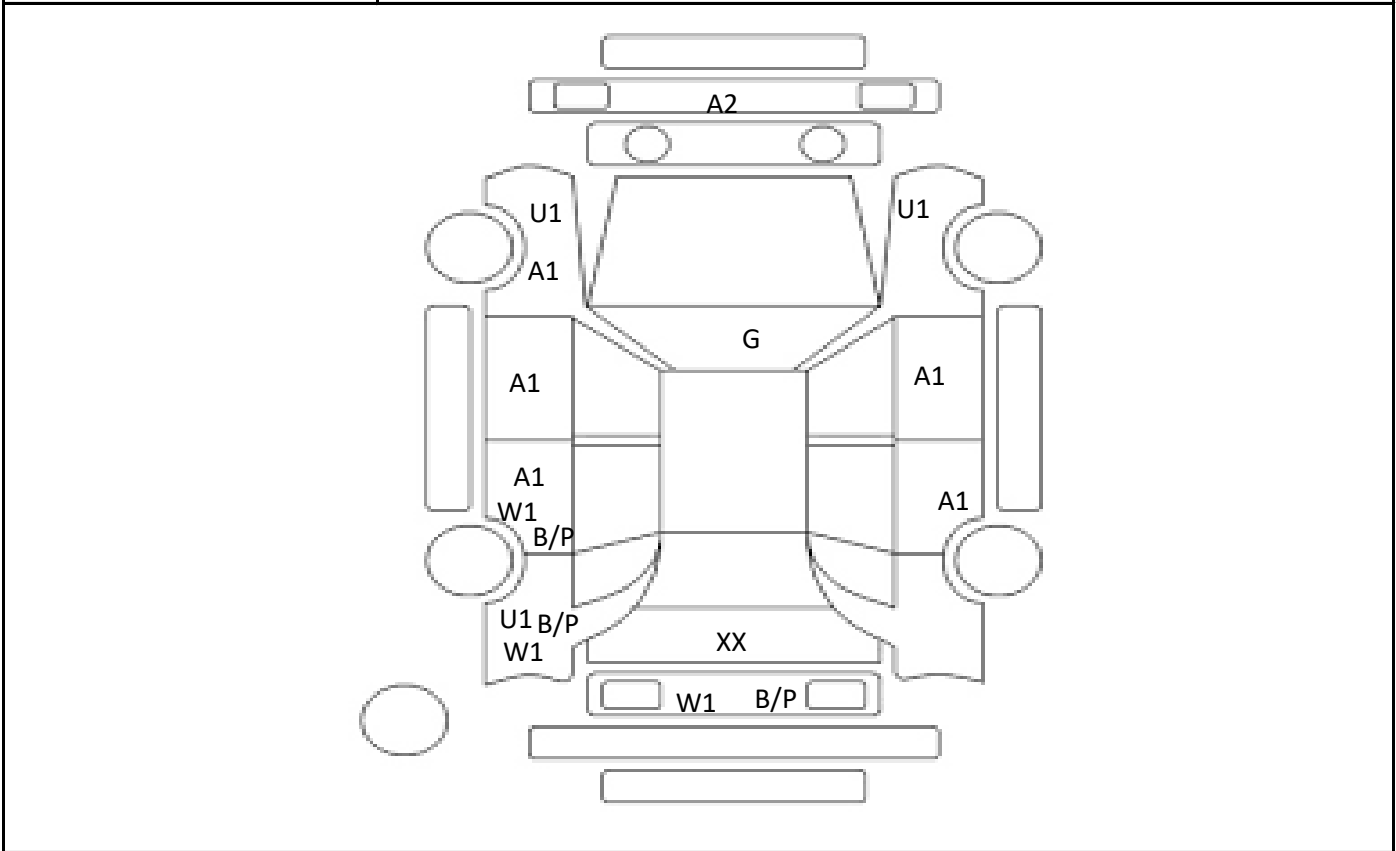

DATE
2024/6/8

Car Number	Chassis Number
F15-E46	NZE164-7036182

(Remark)

A(Scratch)    U(Dent)    S(Rust)    W(Uneven paint)    X(Crack)    C(Corrode)    P(Paint Faded)  
 XX(Replacement)    X(Replacement requires)    G(Stone chip in the glass)    Scale: 1 < 2 < 3 < 4