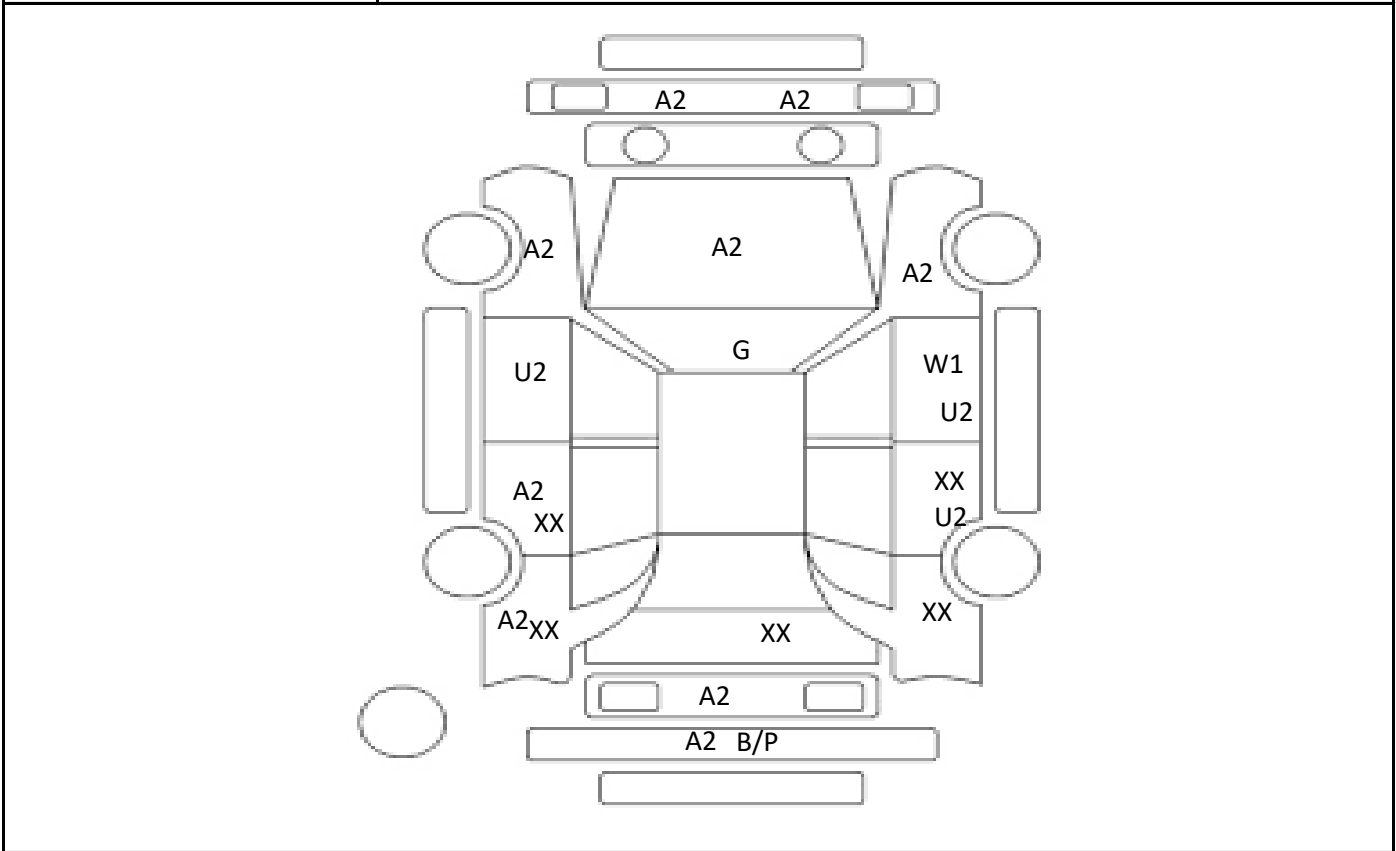

Car Number	Chassis Number
F15-D35	ACV40-3116677

(Remark)

A(Scratch) U(Dent) S(Rust) W(Uneven paint) X(Crack) C(Corrode) P(Paint Faded)
 XX(Replacement) X(Replacement requires) G(Stone chip in the glass) Scale: 1 < 2 < 3 < 4